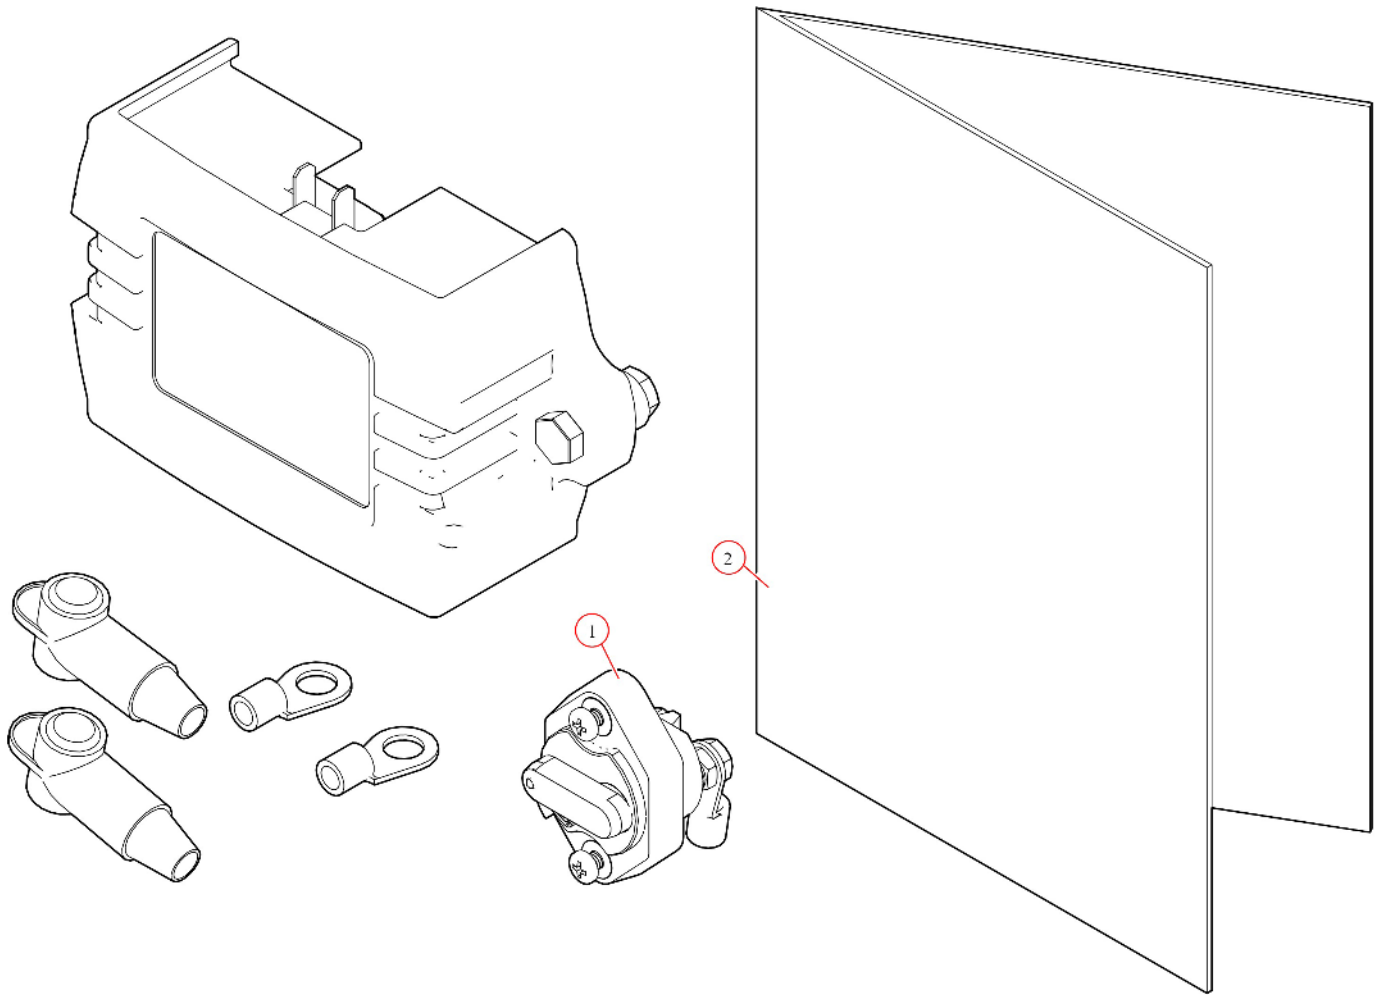

Relay Kit. HD Mechanical Relay w/ 35 Amp Manual Reset

Breaker & Terminal 12V

Part Number: 10695

10695 Relay, HD(12V) w/ 35 amp Manual Reset Breaker & Terminal

Bom ID	Part#	Description	qty
1	17918	Breaker. 35A Outdoor Manual Reset Circuit Breaker	1
2	101784	Instructions. 10698 12 volt wiring Diagram	1