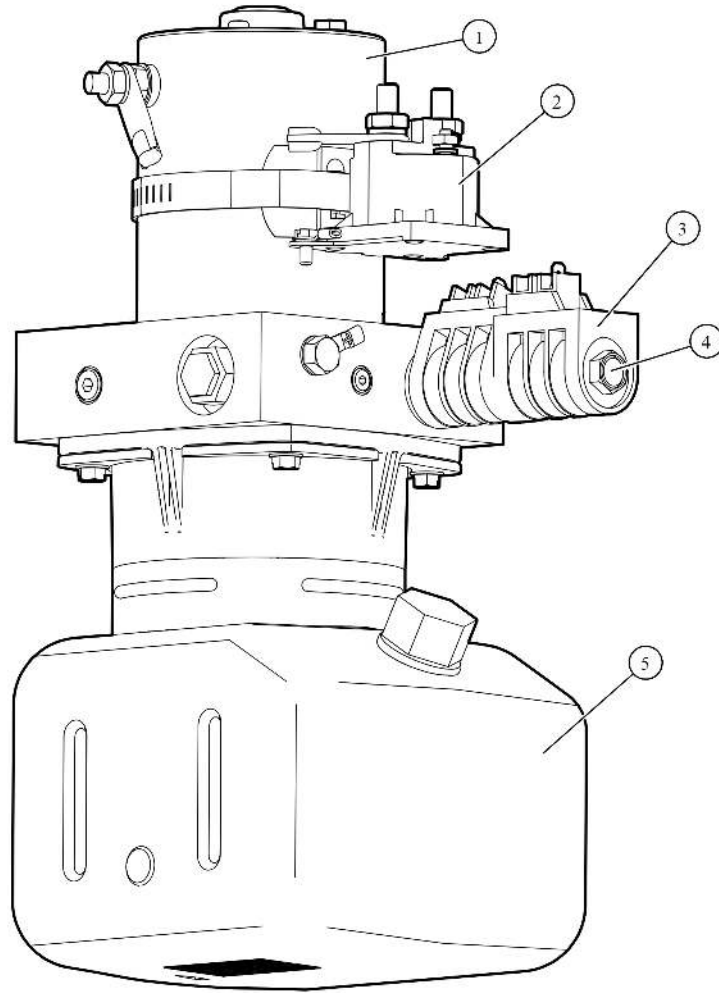

39612 Pump Assembly, 12V Hydraulic Pump w/Manifold & 1 Valve & Compact Tank

Bom ID	Part#	Description	qty
1	102832	Motor. Replacement Motor for Hydraulic Pump 12 V (39612 & 39712...	1
2	102079	Solenoid. 12VDC Start Switch for Power Unit (39612 & 39712) MTE...	1
3	102078	Coil. 12VDC for Power Unit (39612 & 39712) MTE39002301	2
4	102080	Valve. 3P4W Tandem Center Directional Power Unit (39612)MTE38...	1
5	102073	Cap Kit (Cap and Rubber Grommet)	1
6	102074	Tank Kit. 1 Gallon MTE	1