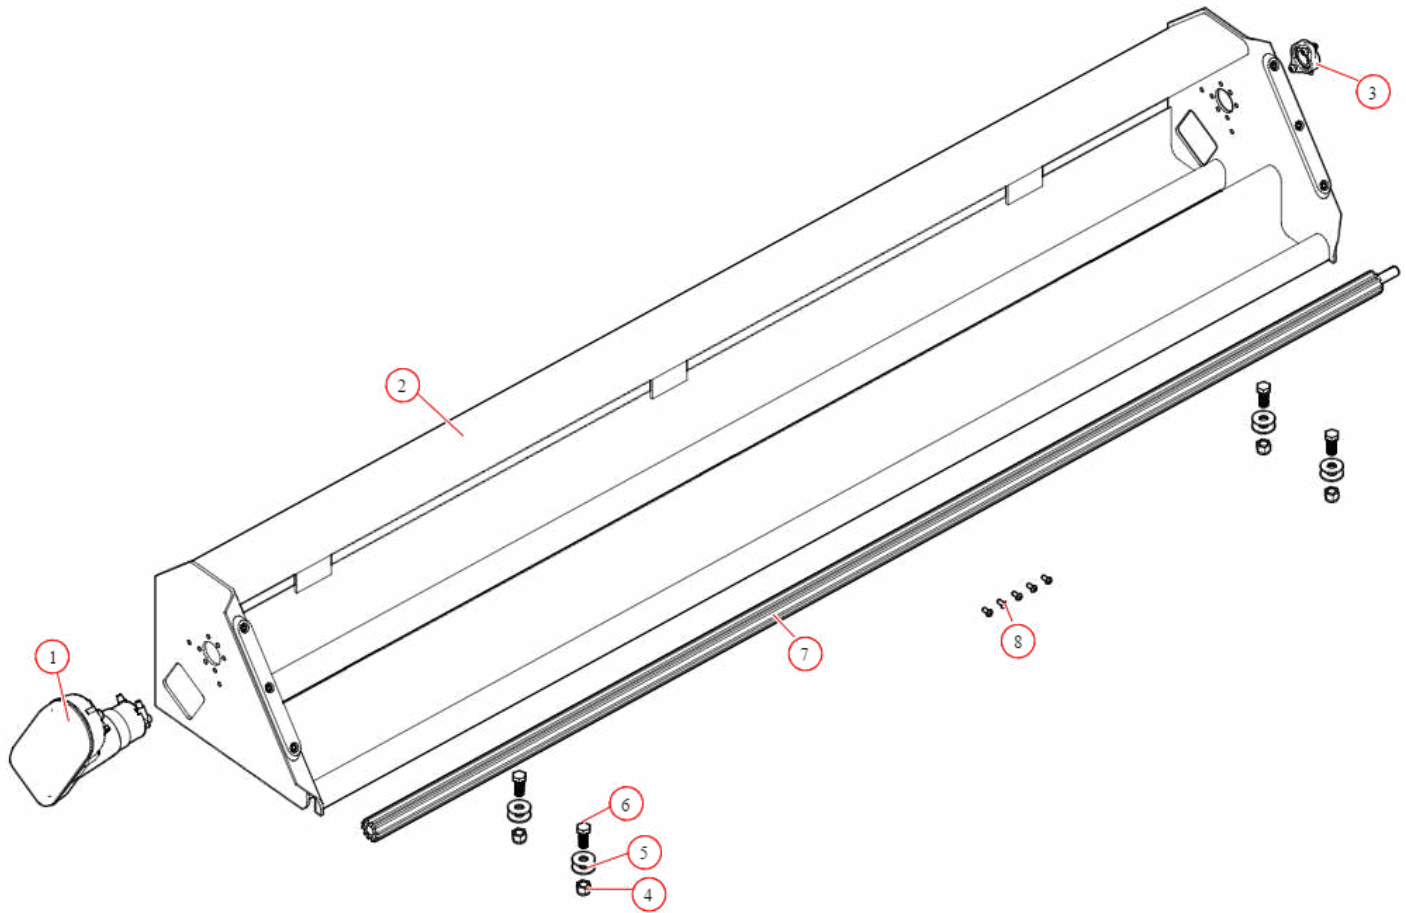

36052 Spool Kit, Super Duty High Capacity 104"

Bom ID	Part#	Description	qty
1	10122	Super Duty Motor 12V. 5 Year Warranty :S/N:	1
2	36172	Housing. 104" High Capacity Tarp Spool	1
3	31050	Bearing. 3/4" Flanged Axle Bearing with bolts	1
7	31040	Axle. 103" Pre-ThreadedTarp Axle w/Stub Shaft	1