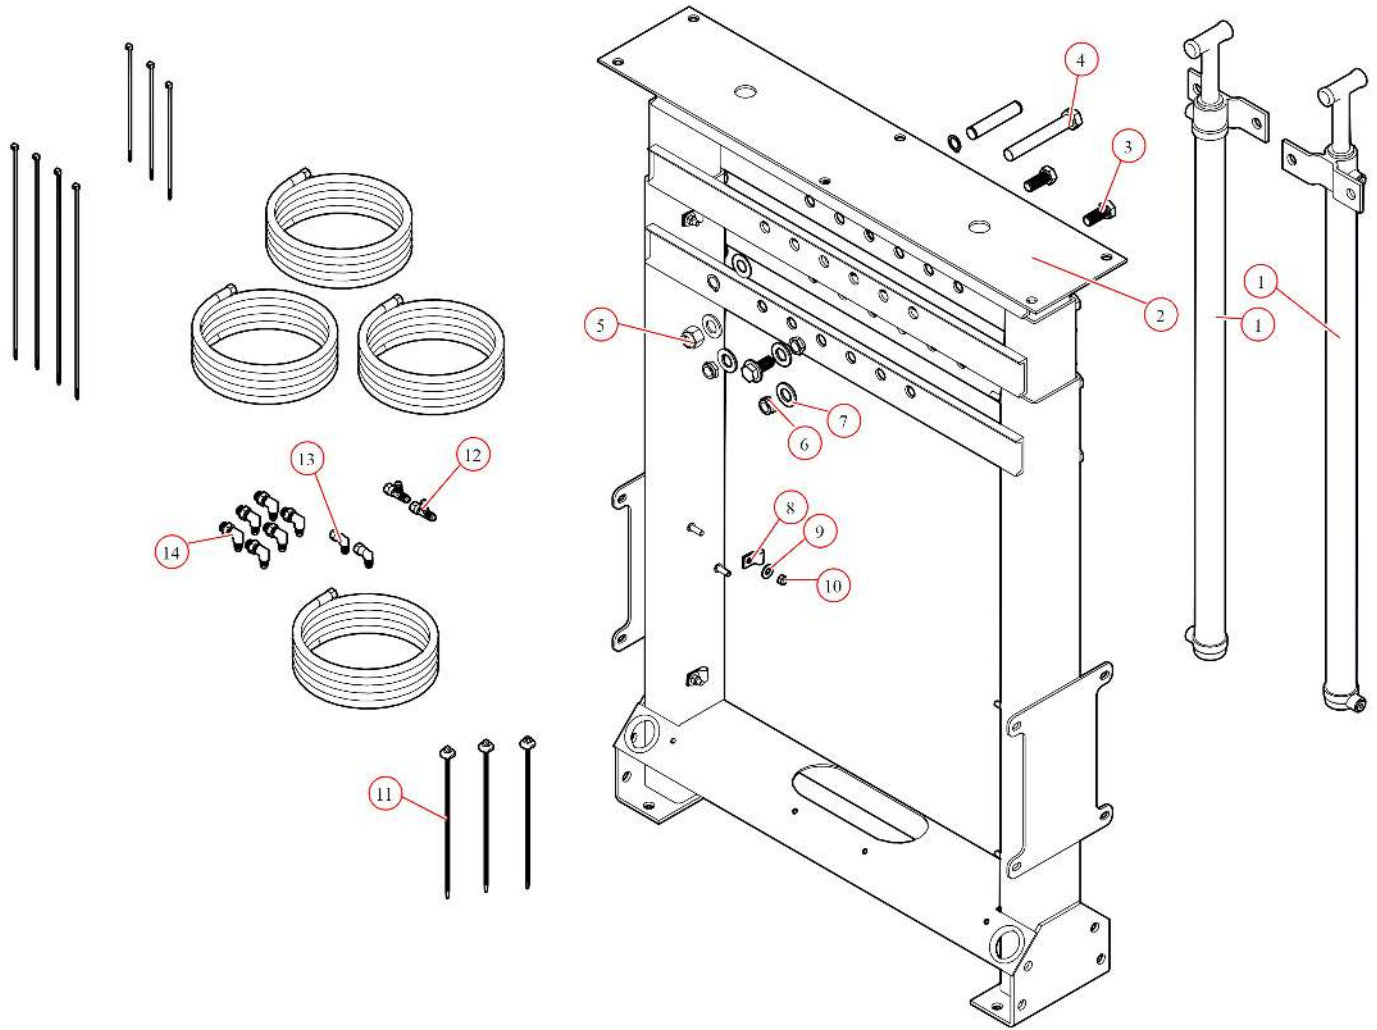

103920 Tower, SD Assembled 2 Stage Adjustable w/Single Valve, Control Box & High Cap HousingSN:SD

Bom ID	Part#	Description	qty
1	11328	Wire. 2 Stage Tower Coil 110" - Assembled	1
2	36052	Spool Kit. Super Duty High Capacity 104"	1
3	104103	Light. Work Light LED 12V	2
5	11345	Wire. 16 ga. 2-Conductor (per foot)	2
6	11330	Wire. 6 Ga. Dual Conductor - (per ft)	2
7	17913	Breaker. 100 amp Manual Reset Breaker Kit for 24V & 12V Integrate...	1
8	39005	Tower. Dual Stage Steel Tower w/Hydraulic. Cylinder for Integrated ...	1
9	19865	Control Box. Wireless Black Control Box - 12/24V Waste	1
10	39612	Hydraulic Power Unit. 12V. 1 Valve	1
11	39615	PUMP COVER. POLY SIDE COVER FOR VERT MOUNT PUMP	1
13	10778	Bracket. Steel Vert Pump Mount Cover	1
14	39033	Bracket. Steel Wing Mount for High Capacity Tarp Spool Housing	1

39005 Tower, Dual Stage Adjustable Tower w/Hydraulic Cylinder - Integrated Housing

Bom ID	Part#	Description	qty
1	39520	Cylinder. 1.5" Bore x 36" Stroke DA. Single Flange Mount	2
2	101472	Tower. 2 Stage Tower for Int Housing - Stationary Dual stage	1
4	18721	Bolt. 3/4" x 5" Hex Head	1
5	18640	Nut. 3/4" Nylock Nut	1
6	18716	Nut. 5/8" Nylock Jamb Nut Zinc	3
8	16345	Clamp. 1/2" Rubber Coated	1
11	39314	Adapter. Tee #4 Male Tube to #4 Female Swivel to #4 male Tube	2
12	39297	Adapter. 90 #4 Male tube to #4 37° female swivel	2
13	39098	Adapter. 90 #4 Male Tube to #6 Adj Male Oring	6