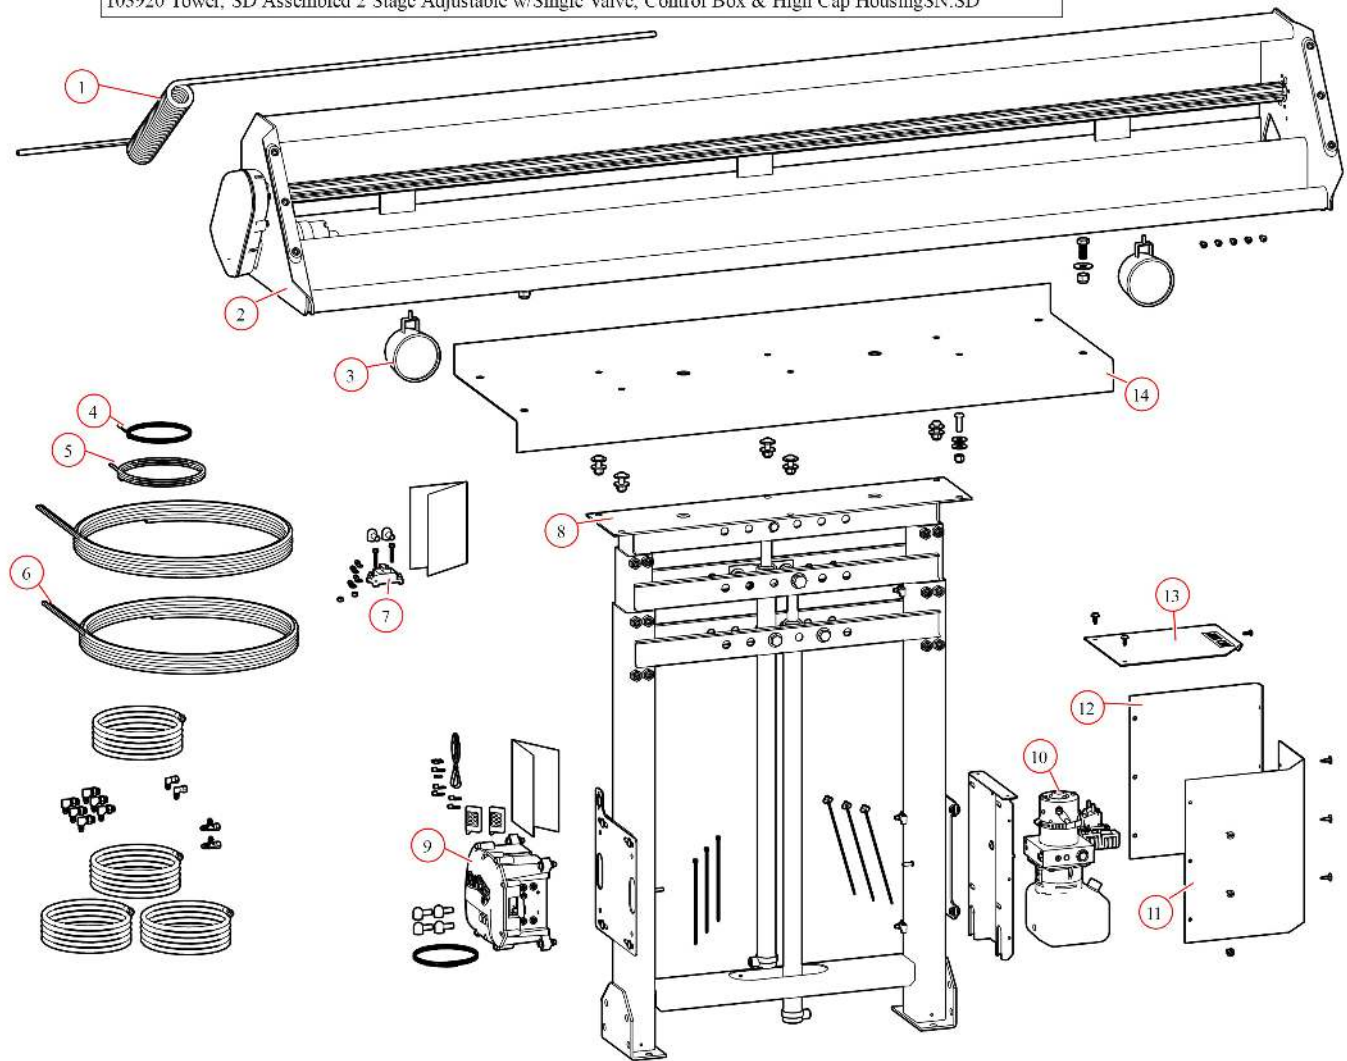

103915 Pivot Set, Top Mount 12 Spring Ext Duty

Bom ID	Part#	Description	qty
1	101188	Socket Tube (Drilled & Tapped - 160")	1
2	103917	Pivot. Assembly 12-Spr Ext Duty Top Mnt w/o tube-Pass	1
3	103918	Pivot. Assembly. 12-Spr Ext Duty Top Mnt w/out Tube - Drivers Side	1

103917 Pivot, Assembly 12-Spr Ext Duty Top Mnt w/o tube-Pass

Bom ID	Part#	Description	qty
1	103913	Pivot Pin. for 12-Spring Ext Duty Roller Bearing - Pass	1
2	18301	Bolt. 1/2" -13x9 1/2 Zinc Hex Head Bolt	1
3	47800	Bearing. Carrier Underbody Flanged	2
7	47230	Spring. Spiral Torsion Spring 1 1/4"	12

103918 Pivot Assembly, 12-Spr Ext Duty Top Mnt w/out Tube - Drivers Side

Bom ID	Part#	Description	qty
1	103914	Pivot Pin. for 12-Spring Ext Duty Roller Bearing - Driver	1
2	18301	Bolt. 1/2" -13x9 1/2 Zinc Hex Head Bolt	1
3	47800	Bearing. Carrier Underbody Flanged	2
7	47230	Spring. Spiral Torsion Spring 1 1/4"	12

103920 Tower, SD Assembled 2 Stage Adjustable w/Single Valve, Control Box & High Cap HousingSN:SD

Bom ID	Part#	Description	qty
1	11328	Wire. 2 Stage Tower Coil 110" - Assembled	1
2	36052	Spool Kit. Super Duty High Capacity 104"	1
3	104103	Light. Work Light LED 12V	2
5	11345	Wire. 16 ga. 2-Conductor (per foot)	2
6	11330	Wire. 6 Ga. Dual Conductor - (per ft)	2
7	17913	Breaker. 100 amp Manual Reset Breaker Kit for 24V & 12V Integrate...	1
8	39005	Tower. Dual Stage Steel Tower w/Hydraulic. Cylinder for Integrated ...	1
9	19865	Control Box. Wireless Black Control Box - 12/24V Waste	1
10	39612	Hydraulic Power Unit. 12V. 1 Valve	1
11	39615	PUMP COVER. POLY SIDE COVER FOR VERT MOUNT PUMP	1
13	10778	Bracket. Steel Vert Pump Mount Cover	1
14	39033	Bracket. Steel Wing Mount for High Capacity Tarp Spool Housing	1