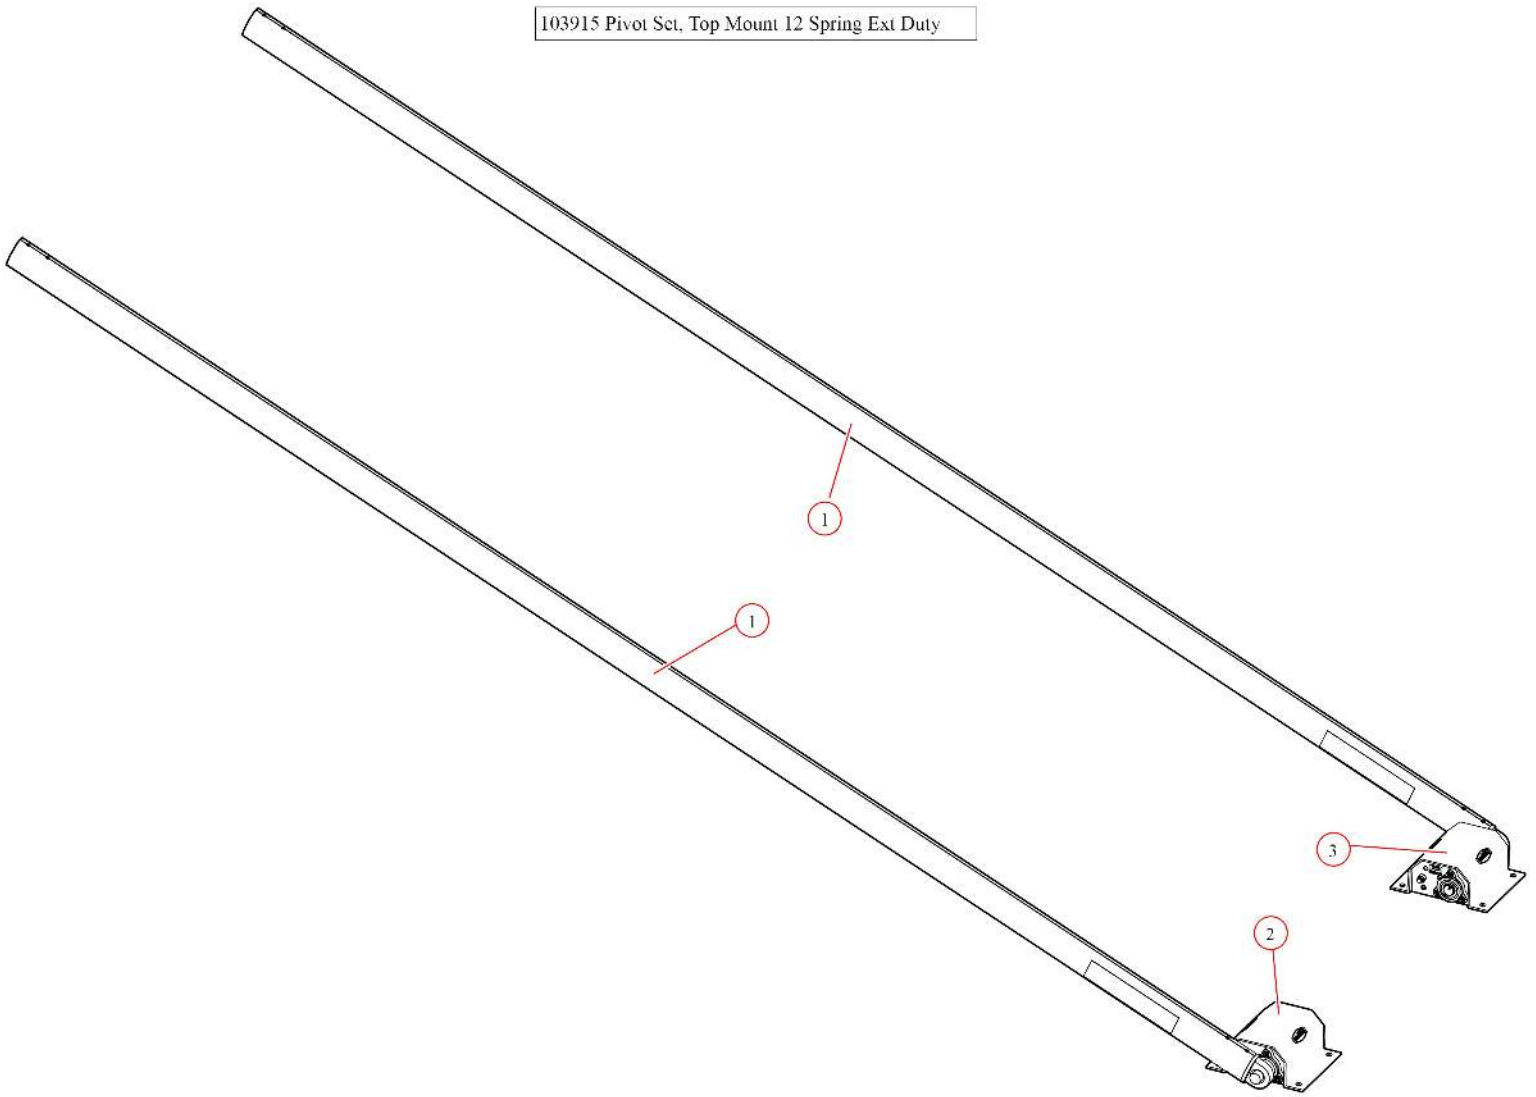

DC422. SD Dual Stage Tower. 12 Spring 160" Top Mount Ext
Duty Pivot. Extreme Bow Set

Part Number: 69422

69422 Tarp System, DC422 w/ Dual Stage Tower w/12 Spring Top Mount Ext Duty Pivot

Bom ID	Part#	Description	qty
1	103920	Tower. SD Assembled 2 Stage Adjustable w/Single Valve. Control B...	1
2	76723	103 1/2" Wide Extreme Duty Top Tube Kit w/ Extreme Duty 90 Degr...	1
3	46262	Pivot Tube. 22' w/ Set Screws	2
4	76831	Bracket. Pivot Arm Tie Down	2
5	103915	Pivot Set. 12 Spring Extreme Duty Top Mount (B1-103916 & B2- 1...	1

103915 Pivot Set, Top Mount 12 Spring Ext Duty

Bom ID	Part#	Description	qty
1	101188	Socket Tube (Drilled & Tapped - 160")	1
2	103917	Pivot. Assembly 12-Spr Ext Duty Top Mnt w/o tube-Pass	1
3	103918	Pivot. Assembly. 12-Spr Ext Duty Top Mnt w/out Tube - Drivers Side	1

103917 Pivot, Assembly 12-Spr Ext Duty Top Mnt w/o tube-Pass

Bom ID	Part#	Description	qty
1	103913	Pivot Pin. for 12-Spring Ext Duty Roller Bearing - Pass	1
2	18301	Bolt. 1/2" -13x9 1/2 Zinc Hex Head Bolt	1
3	47800	Bearing. Carrier Underbody Flanged	2
7	47230	Spring. Spiral Torsion Spring 1 1/4"	12

103918 Pivot Assembly, 12-Spr Ext Duty Top Mnt w/out Tube - Drivers Side

Bom ID	Part#	Description	qty
1	103914	Pivot Pin. for 12-Spring Ext Duty Roller Bearing - Driver	1
2	18301	Bolt. 1/2" -13x9 1/2 Zinc Hex Head Bolt	1
3	47800	Bearing. Carrier Underbody Flanged	2
7	47230	Spring. Spiral Torsion Spring 1 1/4"	12