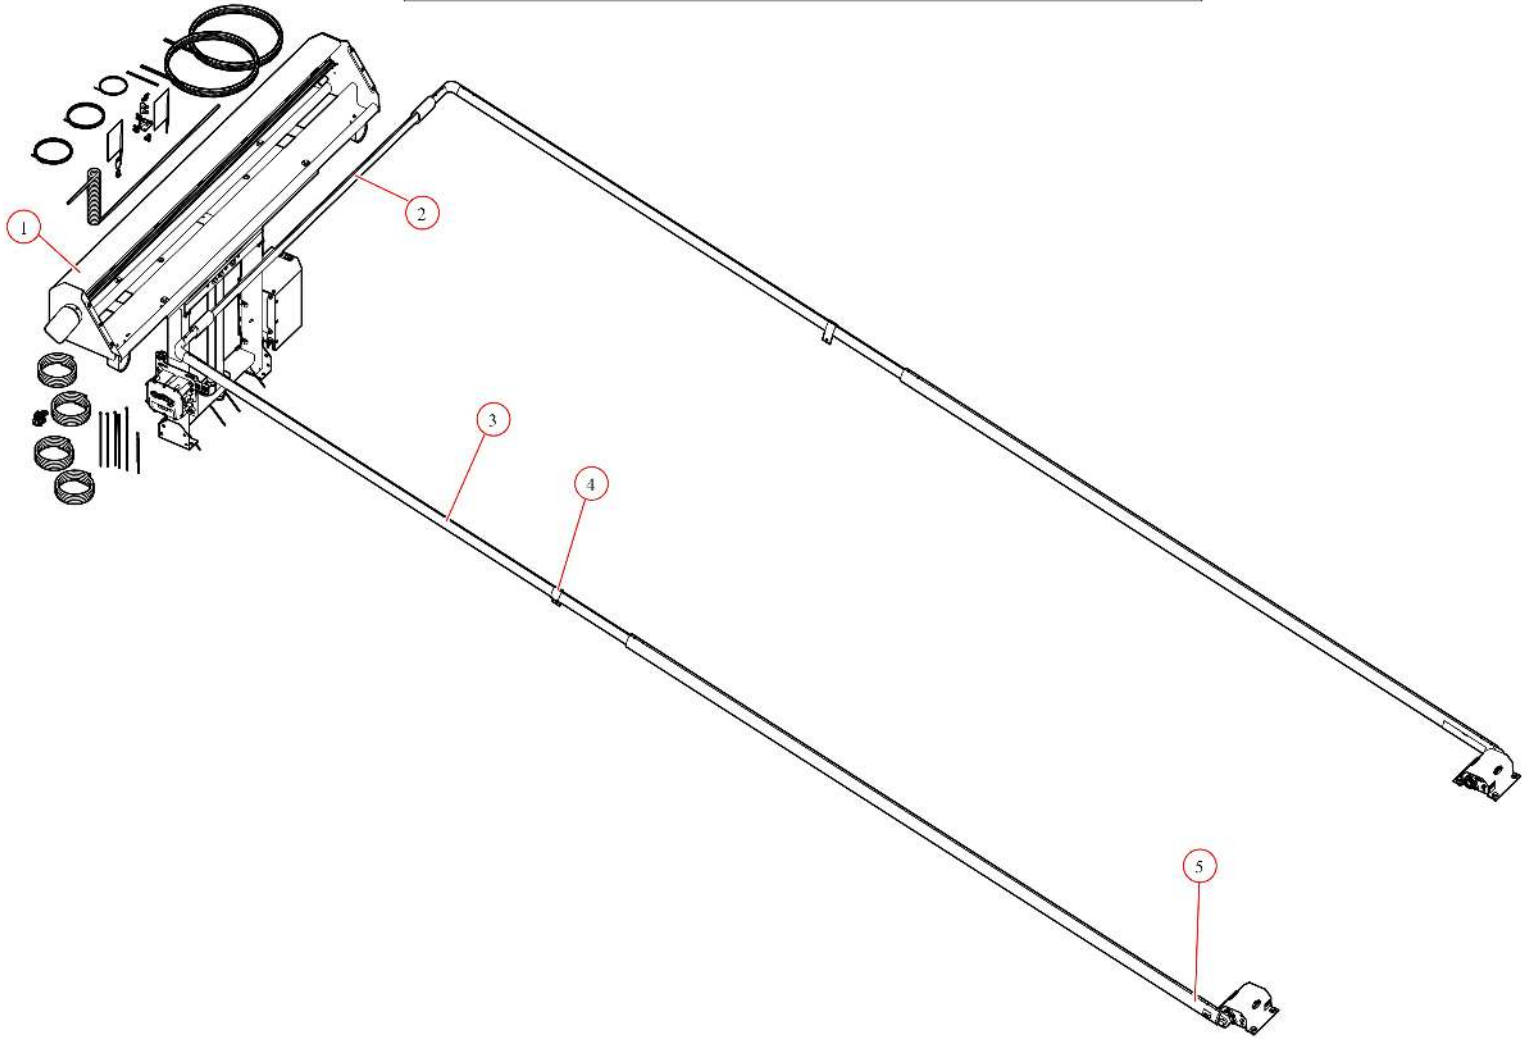

DC422. SD Dual Stage Tower. 12 Spring 160" Top Mount Ext
Duty Pivot. Extreme Bow Set

Part Number: 69422

69422 Tarp System, DC422 w/ Dual Stage Tower w/12 Spring Top Mount Ext Duty Pivot

Bom ID	Part#	Description	qty
1	103920	Tower. SD Assembled 2 Stage Adjustable w/Single Valve. Control B...	1
2	76723	103 1/2" Wide Extreme Duty Top Tube Kit w/ Extreme Duty 90 Degr...	1
3	46262	Pivot Tube. 22' w/ Set Screws	2
4	76831	Bracket. Pivot Arm Tie Down	2
5	103915	Pivot Set. 12 Spring Extreme Duty Top Mount (B1-103916 & B2- 1...	1

103915 Pivot Set, Top Mount 12 Spring Ext Duty

Bom ID	Part#	Description	qty
1	101188	Socket Tube (Drilled & Tapped - 160")	1
2	103917	Pivot. Assembly 12-Spr Ext Duty Top Mnt w/o tube-Pass	1
3	103918	Pivot. Assembly. 12-Spr Ext Duty Top Mnt w/out Tube - Drivers Side	1

103917 Pivot, Assembly 12-Spr Ext Duty Top Mnt w/o tube-Pass

Bom ID	Part#	Description	qty
1	103913	Pivot Pin. for 12-Spring Ext Duty Roller Bearing - Pass	1
2	18301	Bolt. 1/2" -13x9 1/2 Zinc Hex Head Bolt	1
3	47800	Bearing. Carrier Underbody Flanged	2
7	47230	Spring. Spiral Torsion Spring 1 1/4"	12

103918 Pivot Assembly, 12-Spr Ext Duty Top Mnt w/out Tube - Drivers Side

Bom ID	Part#	Description	qty
1	103914	Pivot Pin. for 12-Spring Ext Duty Roller Bearing - Driver	1
2	18301	Bolt. 1/2" -13x9 1/2 Zinc Hex Head Bolt	1
3	47800	Bearing. Carrier Underbody Flanged	2
7	47230	Spring. Spiral Torsion Spring 1 1/4"	12