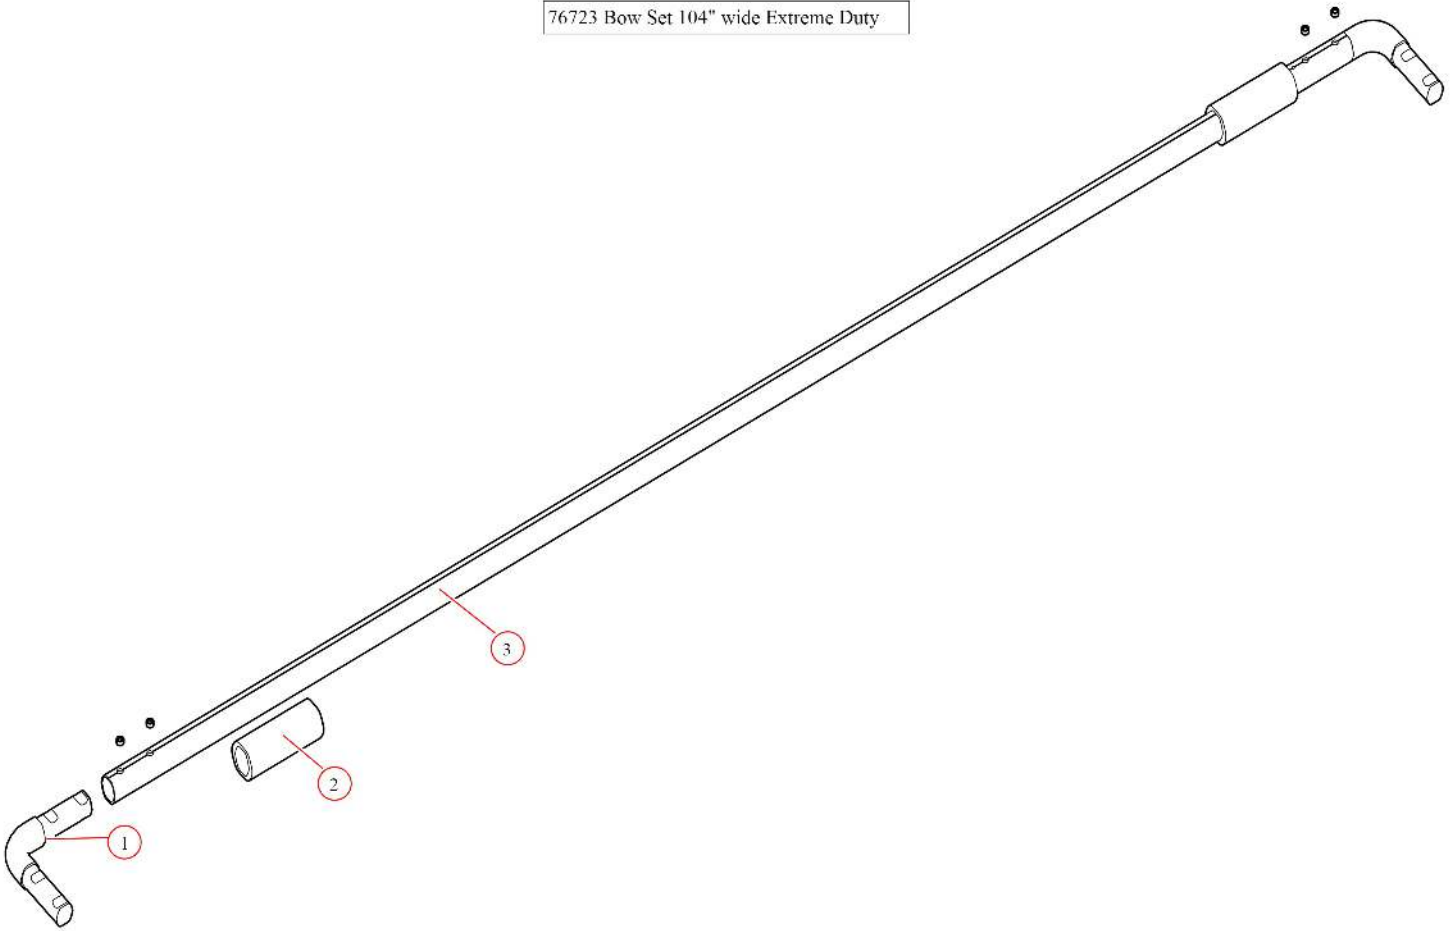

39005 Tower, Dual Stage Adjustable Tower w/Hydraulic Cylinder - Integrated Housing

Bom ID	Part#	Description	qty
1	39520	Cylinder. 1.5" Bore x 36" Stroke DA. Single Flange Mount	2
2	101472	Tower. 2 Stage Tower for Int Housing - Stationary Dual stage	1
4	18721	Bolt. 3/4" x 5" Hex Head	1
5	18640	Nut. 3/4" Nylock Nut	1
6	18716	Nut. 5/8" Nylock Jamb Nut Zinc	3
8	16345	Clamp. 1/2" Rubber Coated	1
11	39314	Adapter. Tee #4 Male Tube to #4 Female Swivel to #4 male Tube	2
12	39297	Adapter. 90 #4 Male tube to #4 37° female swivel	2
13	39098	Adapter. 90 #4 Male Tube to #6 Adj Male Oring	6

76723 Bow Set 104" wide Extreme Duty

Bom ID	Part#	Description	qty
1	76805	Casting. Extreme Duty Corner - 90 Degree (each)	2
2	76814	Flange. Extreme Duty Tarp Centering Flange 6"	2
3	76875	Bow Tube. Extreme Duty "WIDE" Bow Top Tube (103")	1