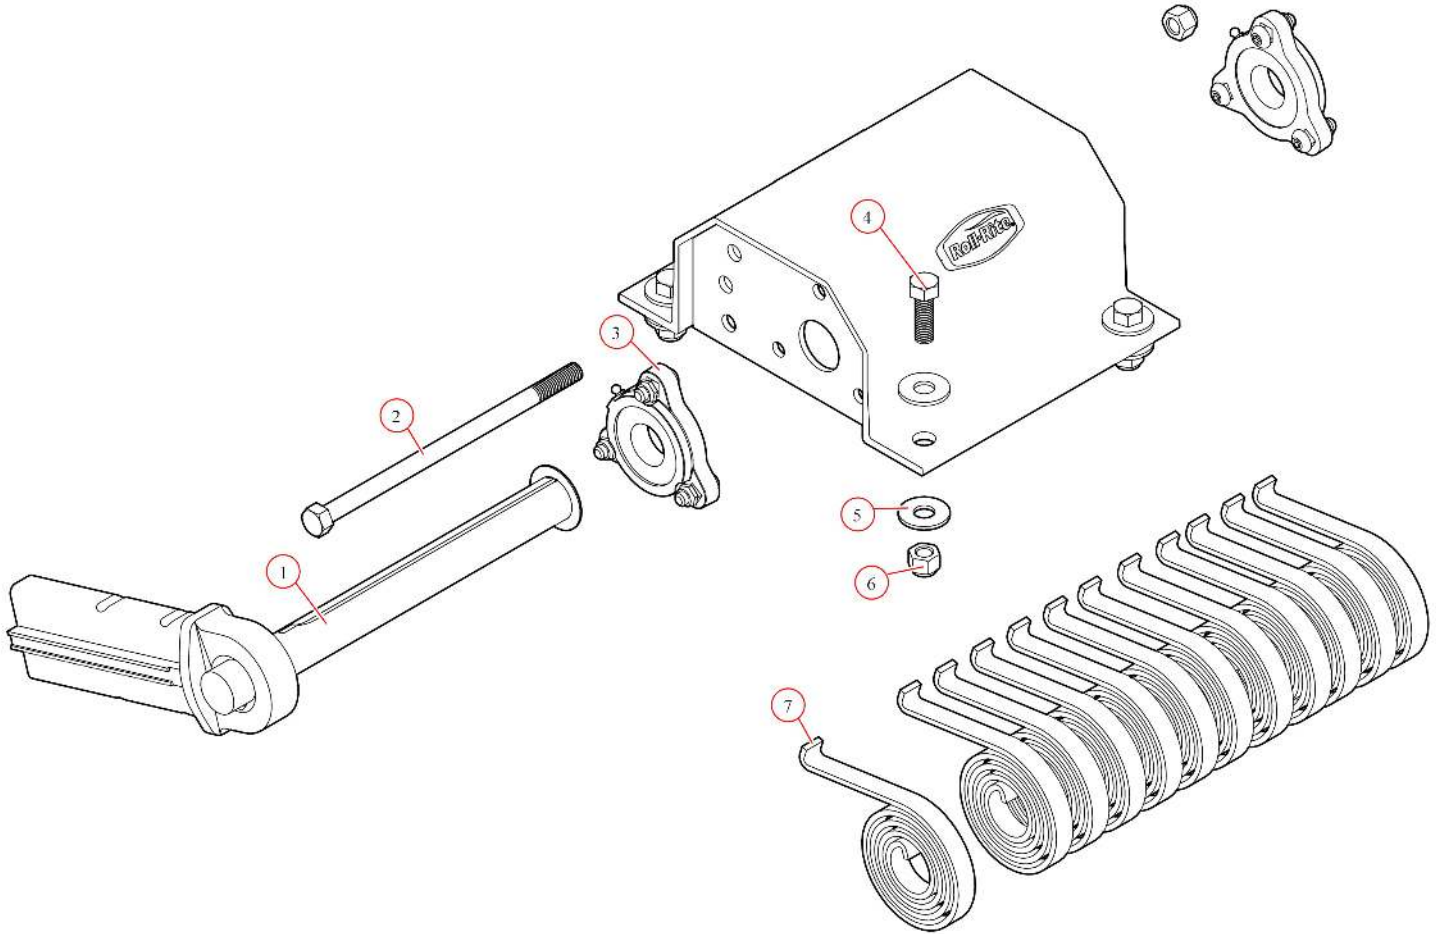

DC422. SD Dual Stage Tower. 12 Spring 160" Top Mount Ext
Duty Pivot. Extreme Bow Set

Part Number: 69422

69422 Tarp System, DC422 w/ Dual Stage Tower w/12 Spring Top Mount Ext Duty Pivot

Bom ID	Part#	Description	qty
1	103920	Tower. SD Assembled 2 Stage Adjustable w/Single Valve. Control B...	1
2	76723	103 1/2" Wide Extreme Duty Top Tube Kit w/ Extreme Duty 90 Degr...	1
3	46262	Pivot Tube. 22' w/ Set Screws	2
4	76831	Bracket. Pivot Arm Tie Down	2
5	103915	Pivot Set. 12 Spring Extreme Duty Top Mount (B1-103916 & B2- 1...	1

103915 Pivot Set, Top Mount 12 Spring Ext Duty

Bom ID	Part#	Description	qty
1	101188	Socket Tube (Drilled & Tapped - 160")	1
2	103917	Pivot. Assembly 12-Spr Ext Duty Top Mnt w/o tube-Pass	1
3	103918	Pivot. Assembly. 12-Spr Ext Duty Top Mnt w/out Tube - Drivers Side	1

103917 Pivot, Assembly 12-Spr Ext Duty Top Mnt w/o tube-Pass

Bom ID	Part#	Description	qty
1	103913	Pivot Pin. for 12-Spring Ext Duty Roller Bearing - Pass	1
2	18301	Bolt. 1/2" -13x9 1/2 Zinc Hex Head Bolt	1
3	47800	Bearing. Carrier Underbody Flanged	2
7	47230	Spring. Spiral Torsion Spring 1 1/4"	12

103918 Pivot Assembly, 12-Spr Ext Duty Top Mnt w/out Tube - Drivers Side

Bom ID	Part#	Description	qty
1	103914	Pivot Pin. for 12-Spring Ext Duty Roller Bearing - Driver	1
2	18301	Bolt. 1/2" -13x9 1/2 Zinc Hex Head Bolt	1
3	47800	Bearing. Carrier Underbody Flanged	2
7	47230	Spring. Spiral Torsion Spring 1 1/4"	12