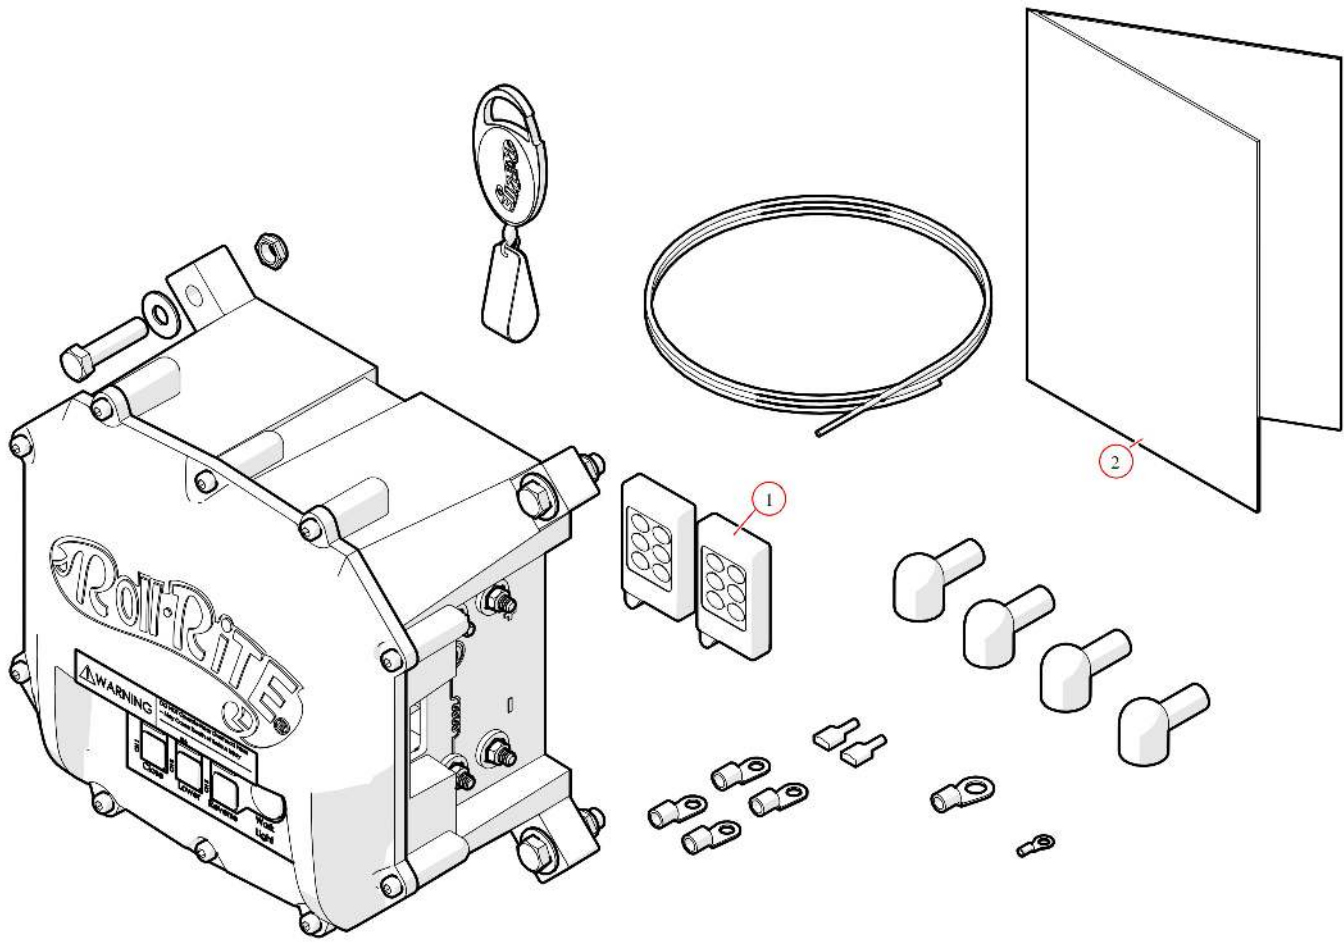

19865 Control Box, wireless Black Control Box for Waste, 12 V

Bom ID	Part#	Description	qty
1	19801	RF Transmitter/FOB. 433MHz. Gen1 Motor Relay	2