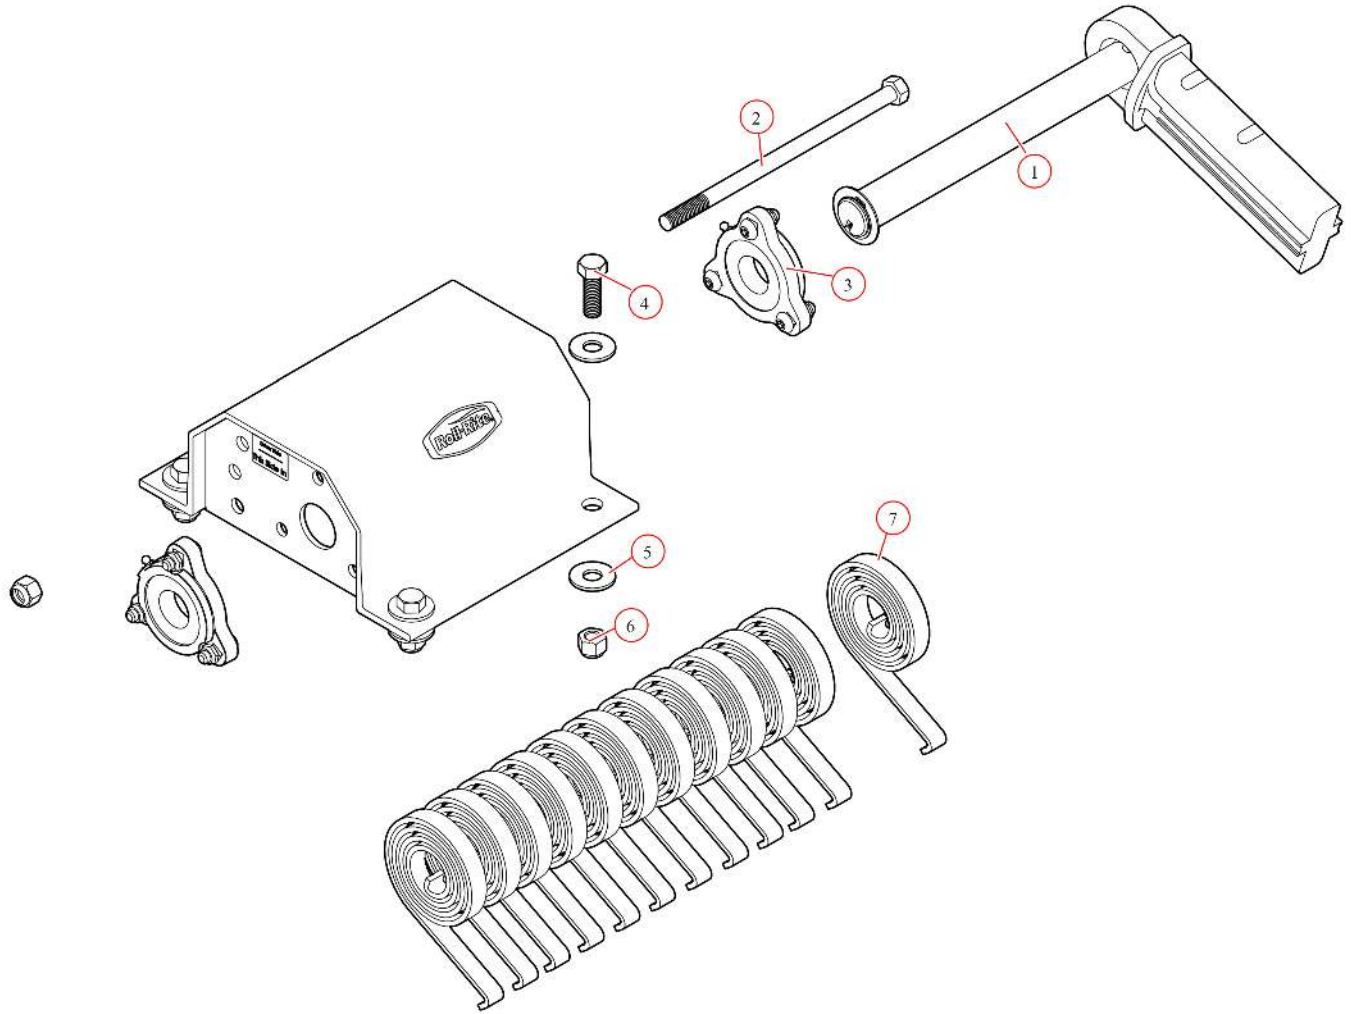

DC422. SD Dual Stage Tower. 12 Spring 160" Top Mount Ext
Duty Pivot. Extreme Bow Set

Part Number: 69422

69422 Tarp System, DC422 w/ Dual Stage Tower w/12 Spring Top Mount Ext Duty Pivot

Bom ID	Part#	Description	qty
1	103920	Tower. SD Assembled 2 Stage Adjustable w/Single Valve. Control B...	1
2	76723	103 1/2" Wide Extreme Duty Top Tube Kit w/ Extreme Duty 90 Degr...	1
3	46262	Pivot Tube. 22' w/ Set Screws	2
4	76831	Bracket. Pivot Arm Tie Down	2
5	103915	Pivot Set. 12 Spring Extreme Duty Top Mount (B1-103916 & B2- 1...	1

103915 Pivot Set, Top Mount 12 Spring Ext Duty

Bom ID	Part#	Description	qty
1	101188	Socket Tube (Drilled & Tapped - 160")	1
2	103917	Pivot. Assembly 12-Spr Ext Duty Top Mnt w/o tube-Pass	1
3	103918	Pivot. Assembly. 12-Spr Ext Duty Top Mnt w/out Tube - Drivers Side	1

103917 Pivot, Assembly 12-Spr Ext Duty Top Mnt w/o tube-Pass

Bom ID	Part#	Description	qty
1	103913	Pivot Pin. for 12-Spring Ext Duty Roller Bearing - Pass	1
2	18301	Bolt. 1/2" -13x9 1/2 Zinc Hex Head Bolt	1
3	47800	Bearing. Carrier Underbody Flanged	2
7	47230	Spring. Spiral Torsion Spring 1 1/4"	12

103918 Pivot Assembly, 12-Spr Ext Duty Top Mnt w/out Tube - Drivers Side

Bom ID	Part#	Description	qty
1	103914	Pivot Pin. for 12-Spring Ext Duty Roller Bearing - Driver	1
2	18301	Bolt. 1/2" -13x9 1/2 Zinc Hex Head Bolt	1
3	47800	Bearing. Carrier Underbody Flanged	2
7	47230	Spring. Spiral Torsion Spring 1 1/4"	12