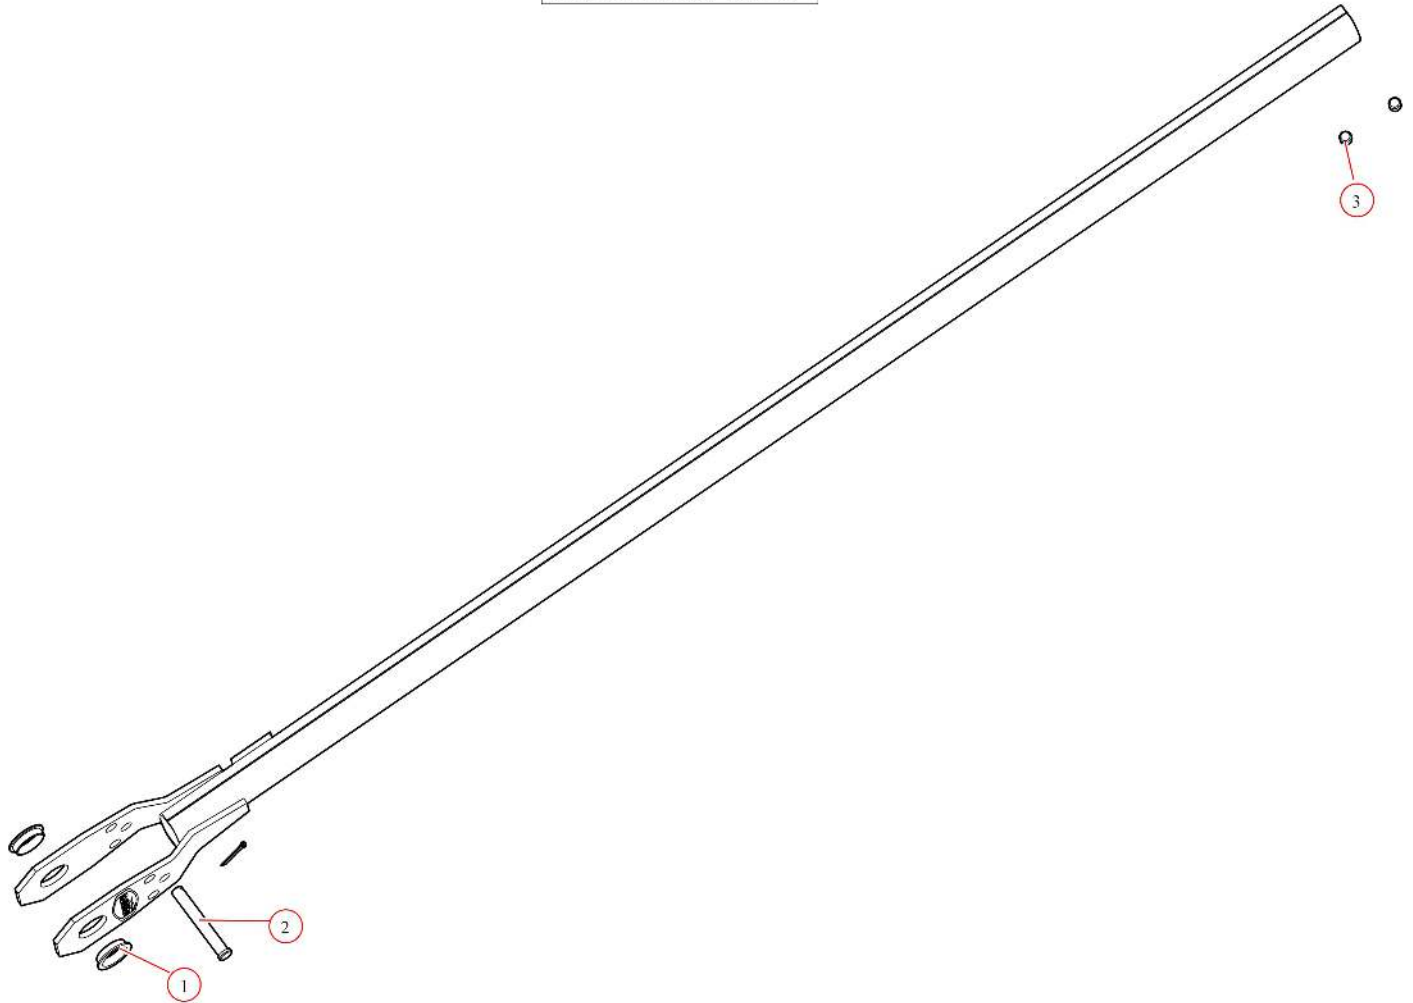

46140-60 Pivot Tube 4 Spring

Bom ID	Part#	Description	qty
1	47040	Bushing. 1 1/4 Poly T- Bushing for Pivot Pin	2
2	18520	Pin. 1/2" x 3-1/2" Clevis	1