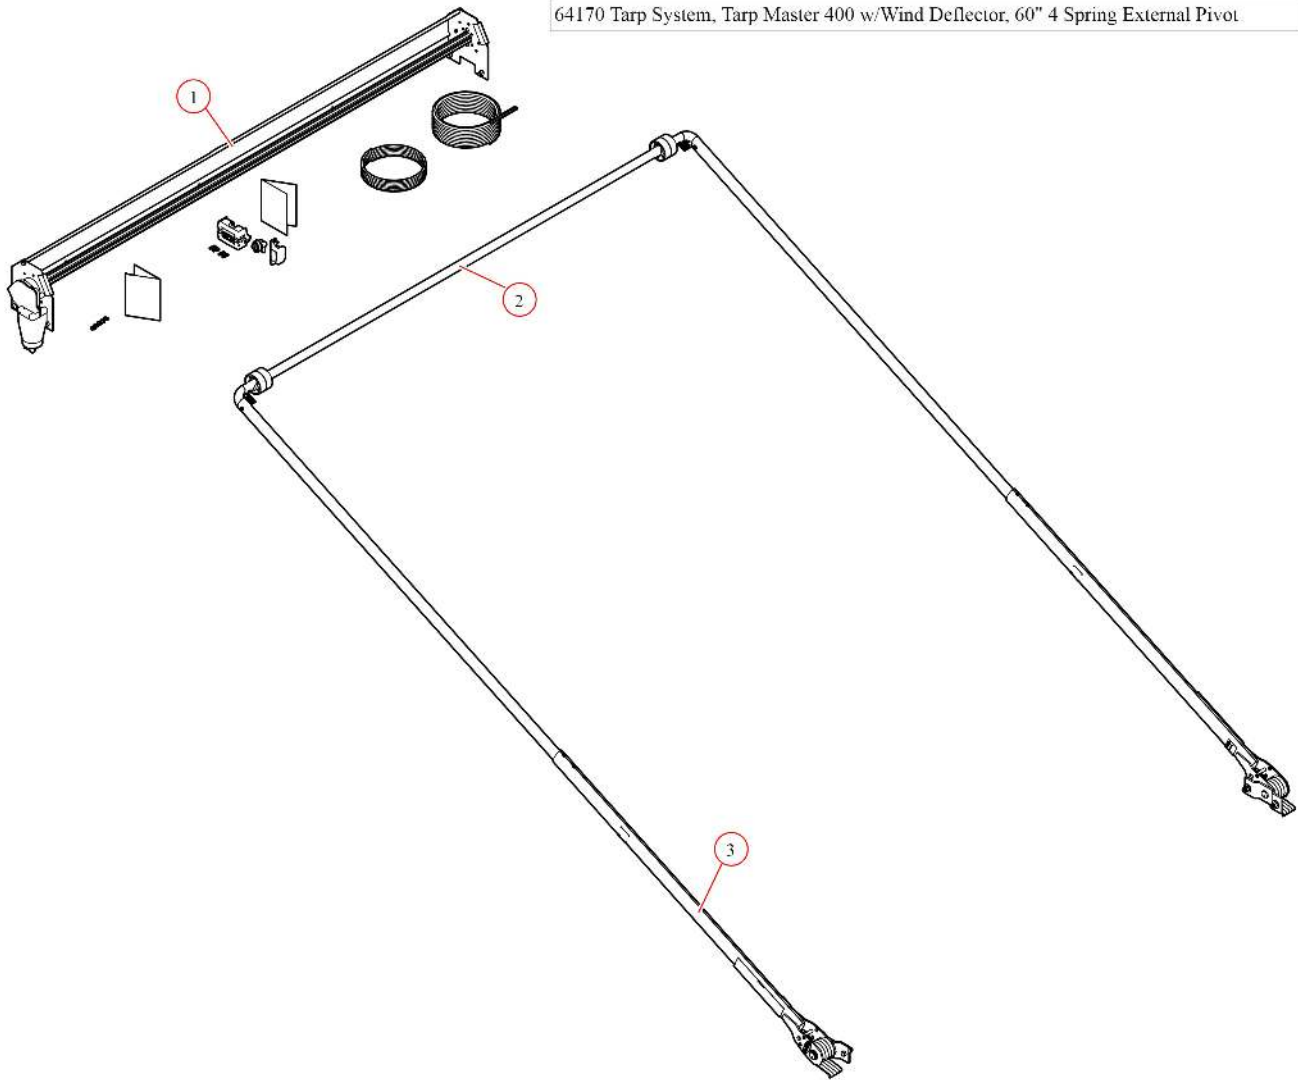

[TM400. 97" Wind Deflector. 4 Spring 60" Ext Pivot. Bow Set](#)

Part Number: 64170

64170 Tarp System, Tarp Master 400 w/Wind Deflector, 60" 4 Spring External Pivot.

Bom ID	Part#	Description	qty
1	36460	Spool Kit. TarpMaster Tarp Spool w/97" Wind Deflector & Mounting ...	1
2	76700	Bow Set. 98" Wide Top Tube w/ 98" Side Arms	1
3	46440-60	Pivot Set. 4 Spring w/ 60" Aluminum Pivot Tube	1

Bom ID	Part#	Description	qty
1	76770	Bow Tube. 98" AL Top Tube for Tarp Bow	2
2	76810	Tarp Flange for Bow Tube (Pair)	2
3	76760	Bow Tube. 98" Side Arm w/ 90 Corner	2

76760 Bow Tube, 98" AL Side Arm W. Corner tarp

Bom ID	Part#	Description	qty
1	76770	Bow Tube. 98" AL Top Tube for Tarp Bow	1
2	76800	Casting. Aluminum Corner - 90 Degree With Fasteners and Tether	1

76800 - 90° Elbow, Casting, Fasteners and Safety Tether

Bom ID	Part#	Description	qty
1	103533	Tether. Cable with Install Label for 90 degree corner	1
2	18719	Nut. 1/4-20 Cap Conn Nut Clear Zinc - Post bolt for 90 degree corne...	2
3	18718	Bolt. 1/4-20 x 1 3/16 Bolt Clear Zinc - Post bolt for 90 degree corners	2