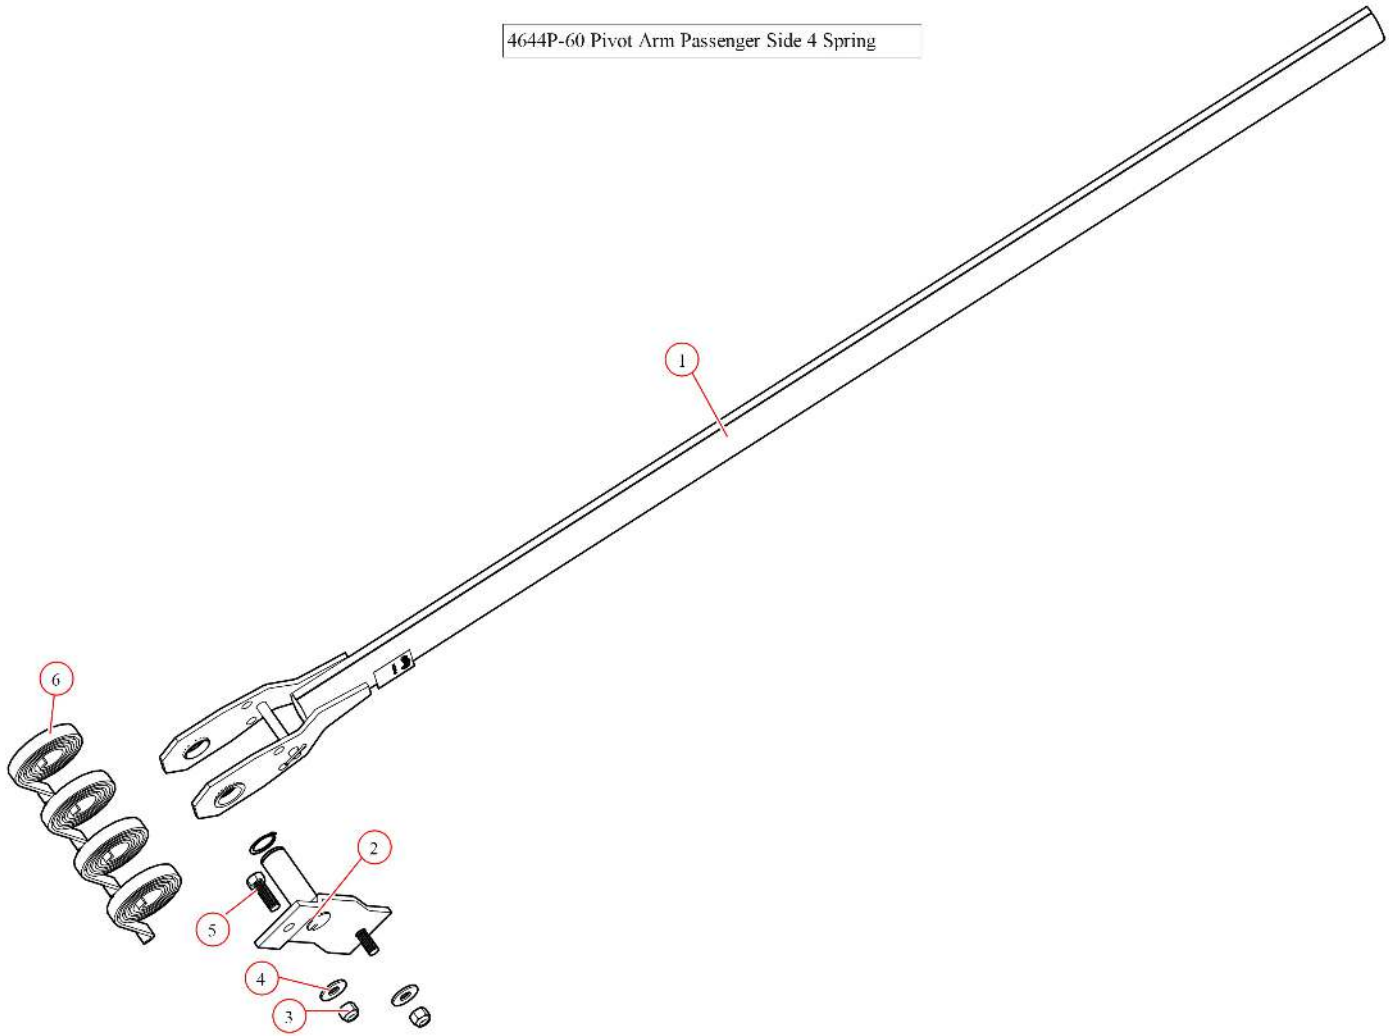

Bom ID	Part#	Description	qty
1	103533	Tether. Cable with Install Label for 90 degree corner	1
2	18719	Nut. 1/4-20 Cap Conn Nut Clear Zinc - Post bolt for 90 degree corne...	2
3	18718	Bolt. 1/4-20 x 1 3/16 Bolt Clear Zinc - Post bolt for 90 degree corners	2

4644D-60 Pivot Arm Driver Side 4 Spring

Bom ID	Part#	Description	qty
1	46140-60	Pivot Tube. AL 4 Spring Arm Only 60"	1
2	45340	Pivot Pin. 4-Spring with 47000 snap ring	1
6	47230	Spring. Spiral Torsion Spring 1 1/4"	4

45340 Pivot Pin

Bom ID	Part#	Description	qty
1	47040	Bushing. 1 1/4 Poly T- Bushing for Pivot Pin	1

46140-60 Pivot Tube 4 Spring

Bom ID	Part#	Description	qty
1	47040	Bushing. 1 1/4 Poly T- Bushing for Pivot Pin	2
2	18520	Pin. 1/2" x 3-1/2" Clevis	1

4644P-60 Pivot Arm Passenger Side 4 Spring

Bom ID	Part#	Description	qty
1	46140-60	Pivot Tube. AL 4 Spring Arm Only 60"	1
2	45340	Pivot Pin. 4-Spring with 47000 snap ring	1
6	47230	Spring. Spiral Torsion Spring 1 1/4"	4