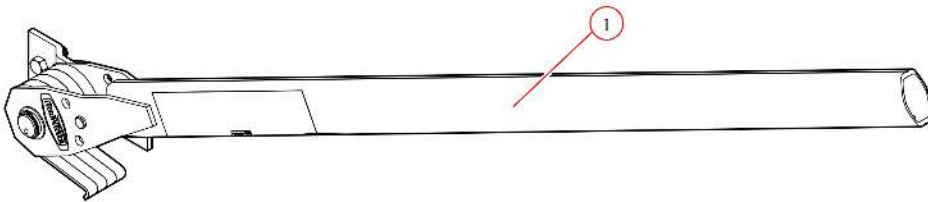

46440-60 Pivot Set, 4 Spring w/ 60" Aluminum Pivot Tube

Bom ID	Part#	Description	qty
1	4644D-60	Pivot. Drv-4 Spring Torsion AL - 60" Pivot Tube	1
2	4644P-60	Pivot. Pass-4 Spring Torsion AL - 60" Pivot Tube	1