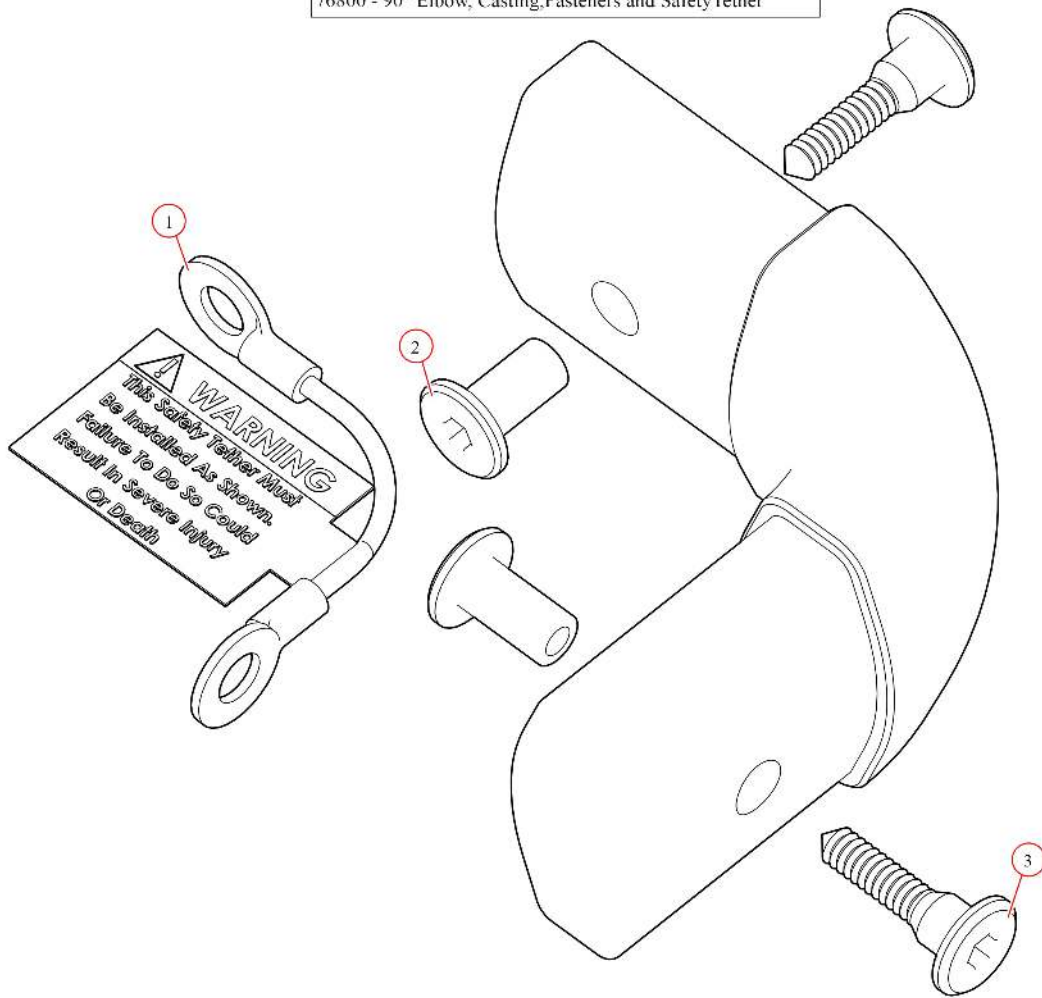

[TM400. 97" Wind Deflector. 4 Spring 60" Ext Pivot. Bow Set](#)

Part Number: 64170

64170 Tarp System, Tarp Master 400 w/Wind Deflector, 60" 4 Spring External Pivot.

Bom ID	Part#	Description	qty
1	36460	Spool Kit. TarpMaster Tarp Spool w/97" Wind Deflector & Mounting ...	1
2	76700	Bow Set. 98" Wide Top Tube w/ 98" Side Arms	1
3	46440-60	Pivot Set. 4 Spring w/ 60" Aluminum Pivot Tube	1

Bom ID	Part#	Description	qty
1	76770	Bow Tube. 98" AL Top Tube for Tarp Bow	2
2	76810	Tarp Flange for Bow Tube (Pair)	2
3	76760	Bow Tube. 98" Side Arm w/ 90 Corner	2

76760 Bow Tube, 98" AL Side Arm W. Corner tarp

Bom ID	Part#	Description	qty
1	76770	Bow Tube. 98" AL Top Tube for Tarp Bow	1
2	76800	Casting. Aluminum Corner - 90 Degree With Fasteners and Tether	1

76800 - 90° Elbow, Casting, Fasteners and Safety Tether

Bom ID	Part#	Description	qty
1	103533	Tether. Cable with Install Label for 90 degree corner	1
2	18719	Nut. 1/4-20 Cap Conn Nut Clear Zinc - Post bolt for 90 degree corne...	2
3	18718	Bolt. 1/4-20 x 1 3/16 Bolt Clear Zinc - Post bolt for 90 degree corners	2