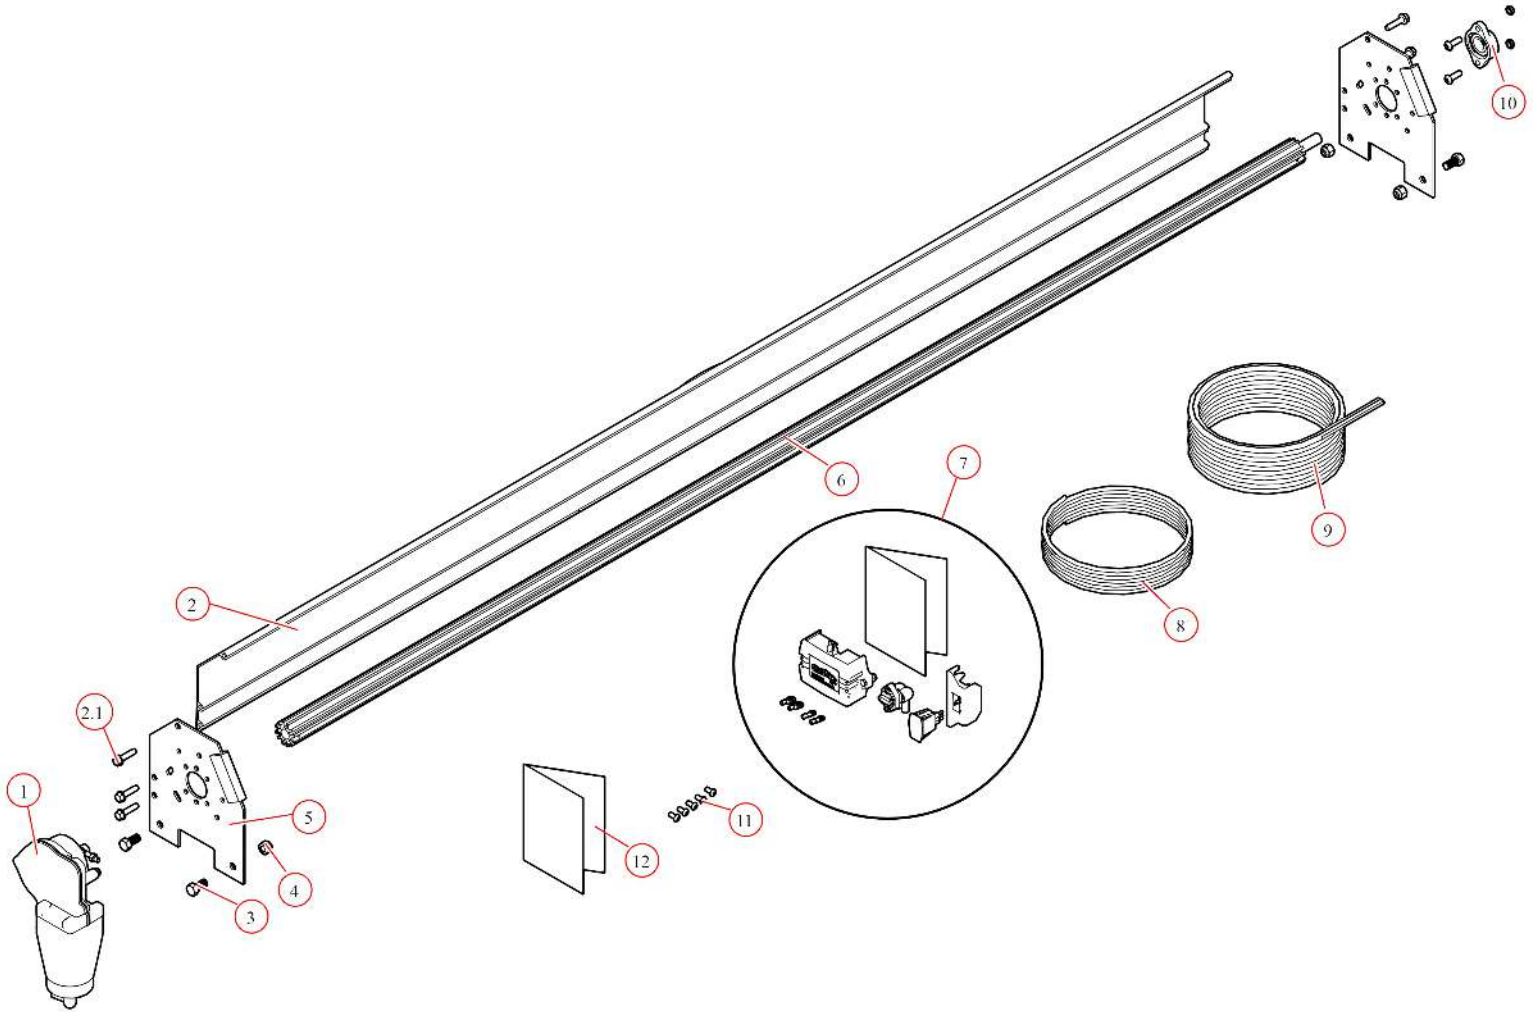

36460 Spool Kit, TarpMaster Tarp Spool w/97" Wind Deflector & Mounting Brackets

Bom ID	Part#	Description	qty
1	10310	TarpMaster Motor 12V. 5 Year Warranty :S/N:	1
2	36360	Wind Deflector. 97" Tall w/ Hardware	1
2.1	18120	Bolt. 3/8" x 1-1/2" Thread Cutting Screw Hex Washer Hd	6
5	36340	Bracket. Aluminum Mounting Brackets - PAIR	1
6	31030	Axle. 97" Pre-Threaded Tarp Axle w/Stub Shaft	1
7	10914	Electric Kit. With 10698 12V Relay and Rocker Switch	1
8	11411	Wire. 16/3-Conductor - 15ft	1
9	100743	Wire. 8 ga. Dual Conductor(55')	1
10	31050	Bearing. 3/4" Flanged Axle Bearing with bolts	1