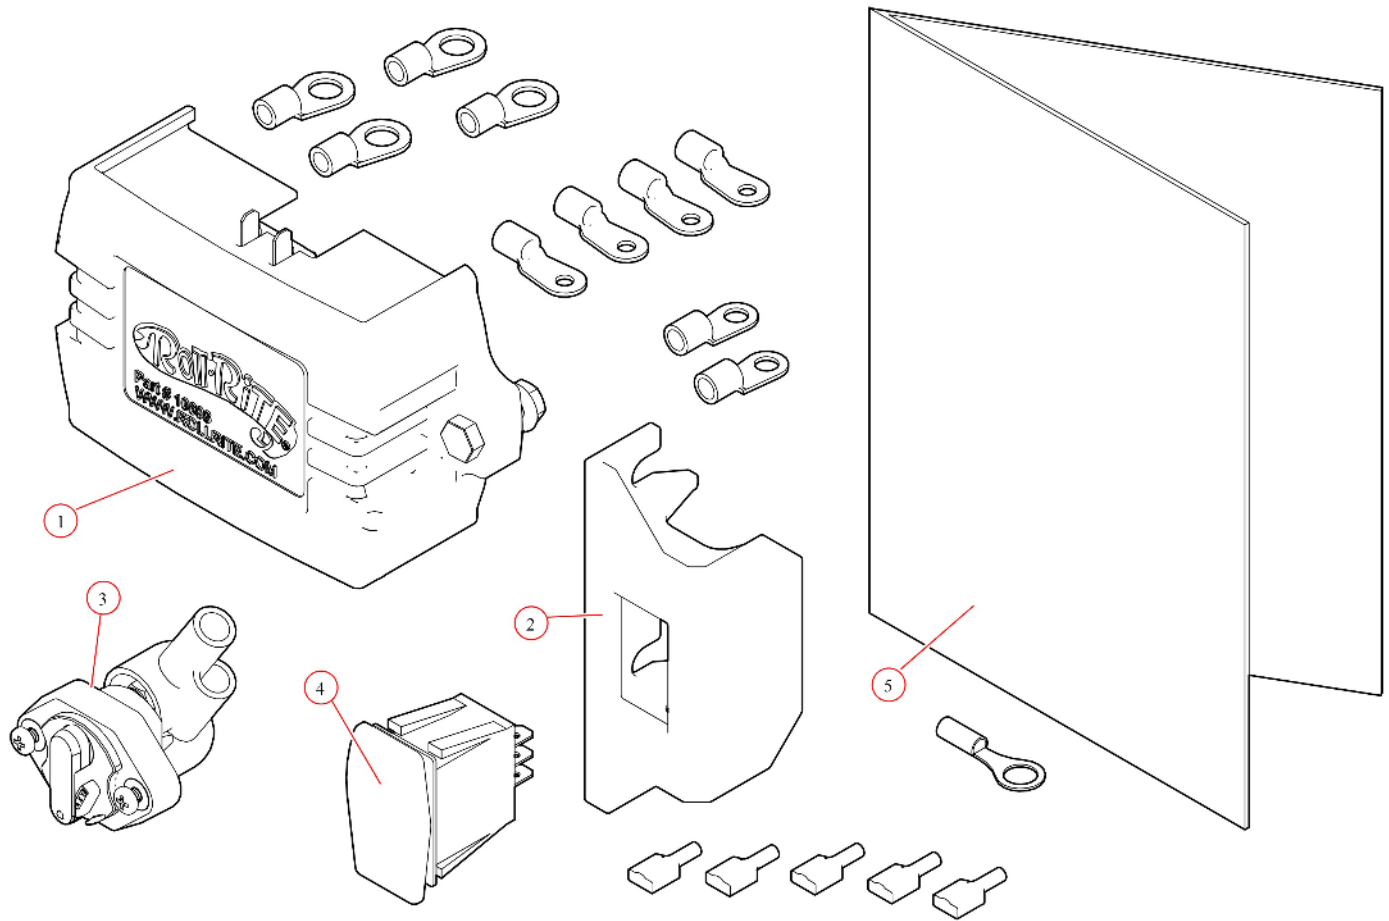

10914 Electric Kit, With 10698 Relay and Rocker Switch

Bom ID	Part#	Description	qty
1	10695	Relay Kit. HD Mechanical Relay w/ 35 Amp Manual Reset Breaker &...	1
2	19300	Switch. Rocker (Open/Close)	1
3	10390	Bracket. Mounting for Rocker Switch	1