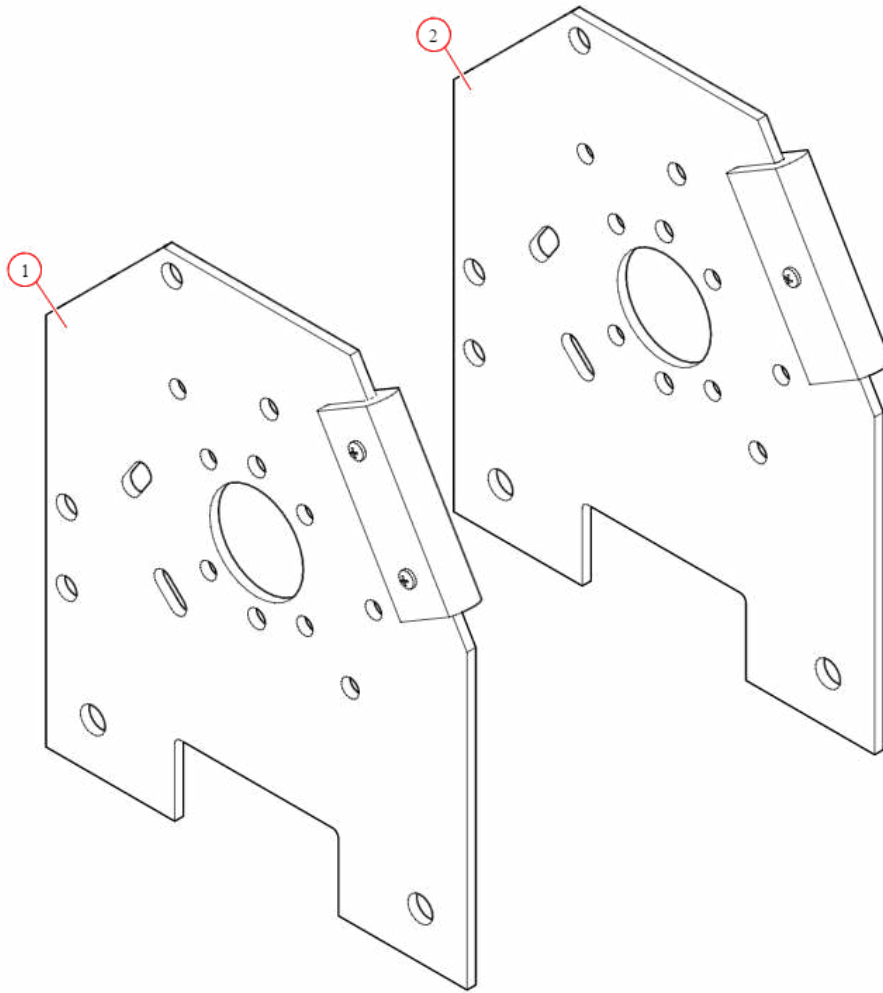

36340 Bracket, Aluminum Mounting Brackets - PAIR

Bom ID	Part#	Description	qty
1	36338	Bracket. Aluminum Mounting Bracket - Driver Side	1
2	36339	Bracket. Aluminum Mounting Bracket - Passenger Side	1