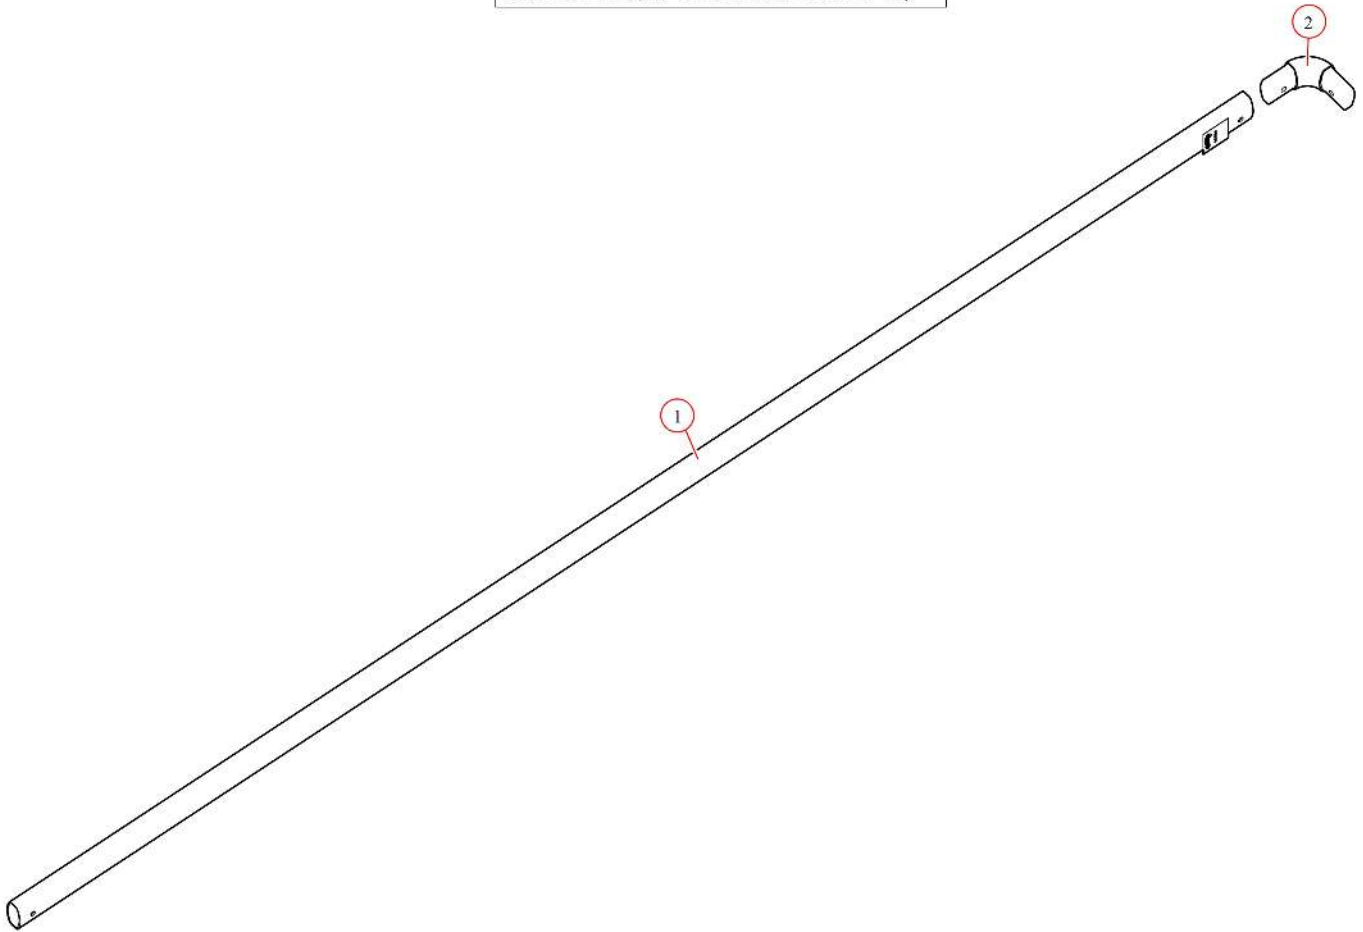

[TM400. 97" Wind Deflector. 4 Spring 60" Ext Pivot. Bow Set](#)

Part Number: 64170

64170 Tarp System, Tarp Master 400 w/Wind Deflector, 60" 4 Spring External Pivot.

Bom ID	Part#	Description	qty
1	36460	Spool Kit. TarpMaster Tarp Spool w/97" Wind Deflector & Mounting ...	1
2	76700	Bow Set. 98" Wide Top Tube w/ 98" Side Arms	1
3	46440-60	Pivot Set. 4 Spring w/ 60" Aluminum Pivot Tube	1

Bom ID	Part#	Description	qty
1	76770	Bow Tube. 98" AL Top Tube for Tarp Bow	2
2	76810	Tarp Flange for Bow Tube (Pair)	2
3	76760	Bow Tube. 98" Side Arm w/ 90 Corner	2

76760 Bow Tube, 98" AL Side Arm W. Corner tarp

Bom ID	Part#	Description	qty
1	76770	Bow Tube. 98" AL Top Tube for Tarp Bow	1
2	76800	Casting. Aluminum Corner - 90 Degree With Fasteners and Tether	1

76800 - 90° Elbow, Casting, Fasteners and Safety Tether

Bom ID	Part#	Description	qty
1	103533	Tether. Cable with Install Label for 90 degree corner	1
2	18719	Nut. 1/4-20 Cap Conn Nut Clear Zinc - Post bolt for 90 degree corne...	2
3	18718	Bolt. 1/4-20 x 1 3/16 Bolt Clear Zinc - Post bolt for 90 degree corners	2