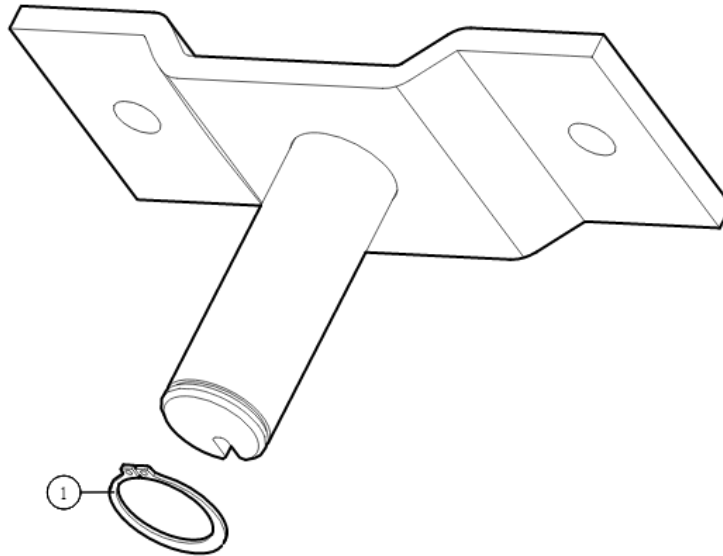

45340 Pivot Pin

Bom ID	Part#	Description	qty
1	47040	Bushing. 1 1/4 Poly T- Bushing for Pivot Pin	1