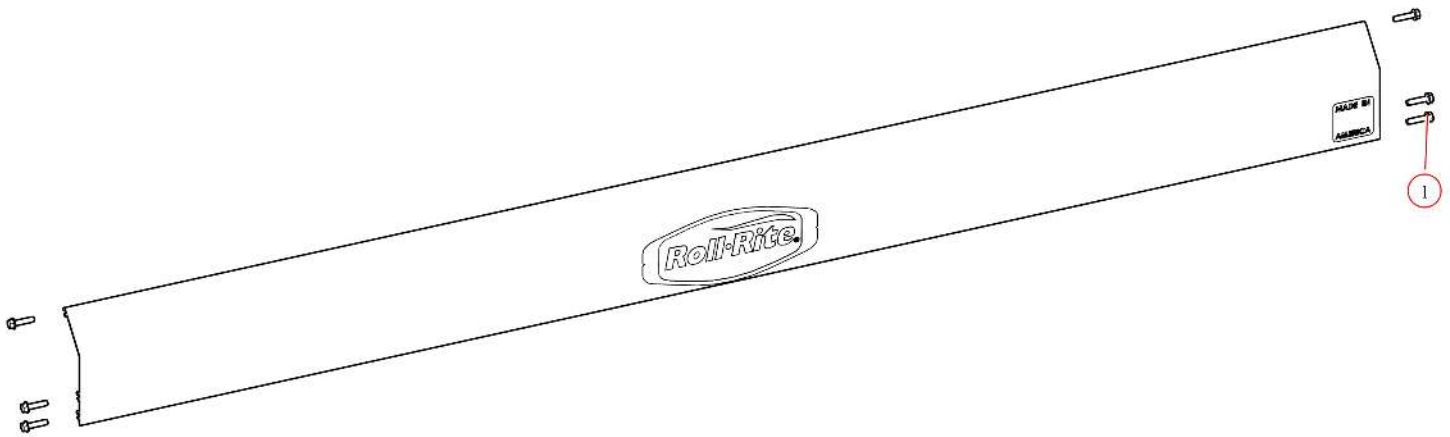

36360 Wind Deflector, 97" Tall

Bom ID	Part#	Description	qty
1	18120	Bolt. 3/8" x 1-1/2" Thread Cutting Screw Hex Washer Hd	6