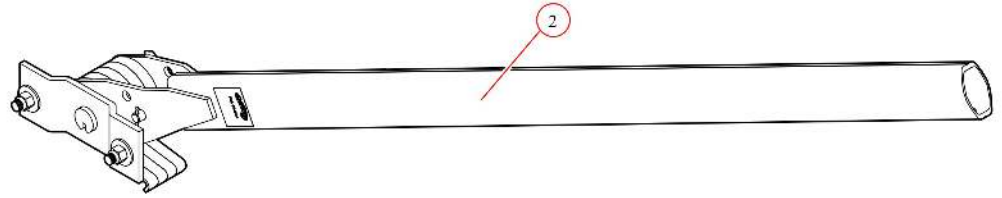

46440-60 Pivot Set, 4 Spring w/ 60" Aluminum Pivot Tube

Bom ID	Part#	Description	qty
1	4644D-60	Pivot. Drv-4 Spring Torsion AL - 60" Pivot Tube	1
2	4644P-60	Pivot. Pass-4 Spring Torsion AL - 60" Pivot Tube	1