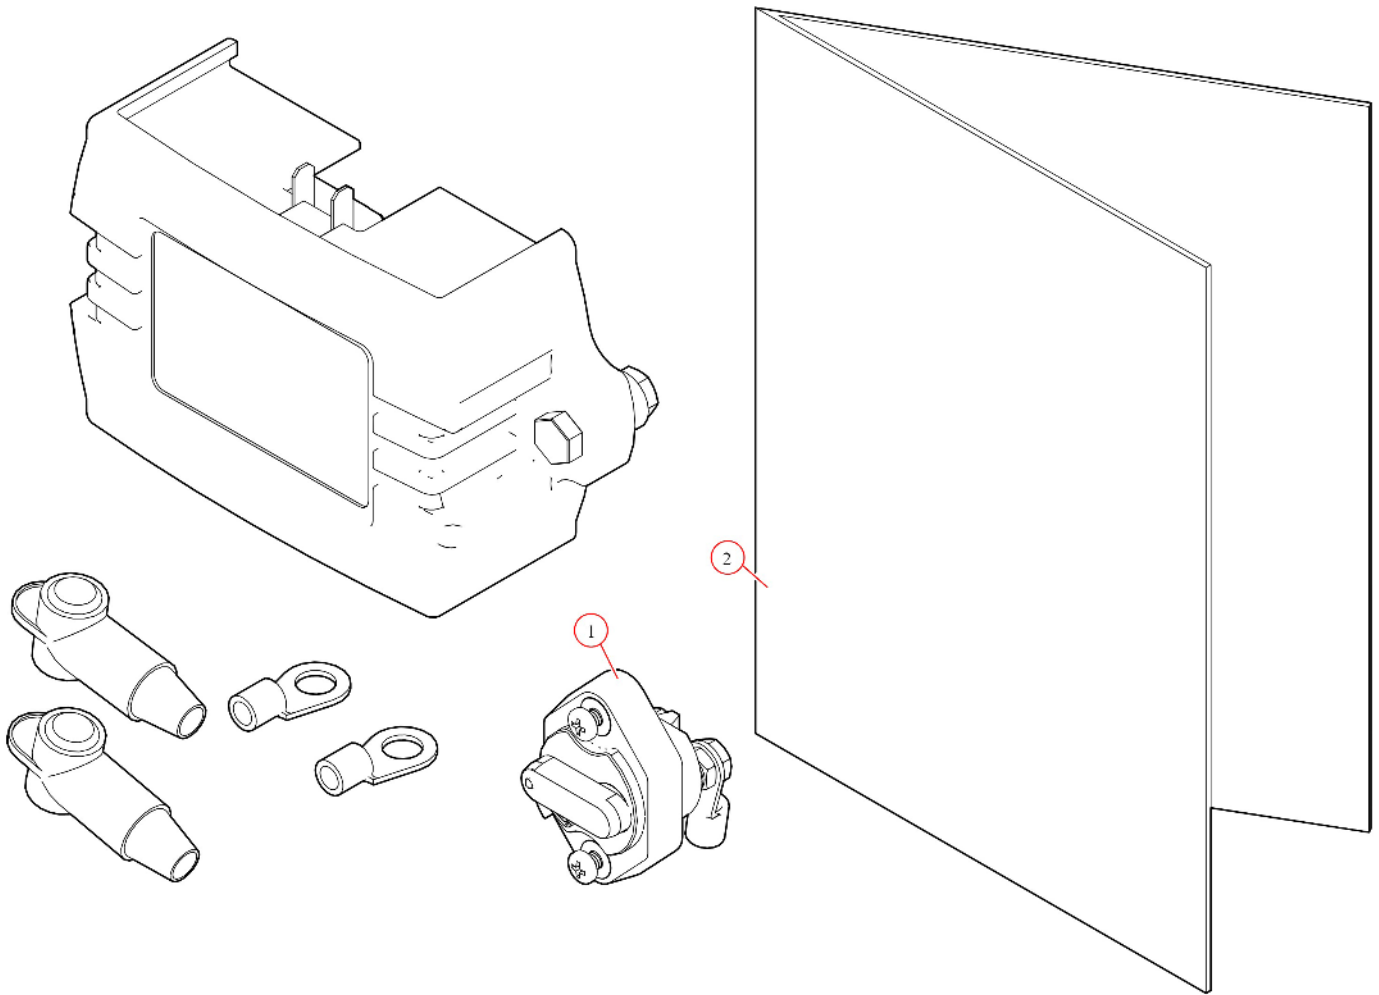

10695 Relay, HD(12V) w/ 35 amp Manual Reset Breaker & Terminal

Bom ID	Part#	Description	qty
1	17918	Breaker. 35A Outdoor Manual Reset Circuit Breaker	1